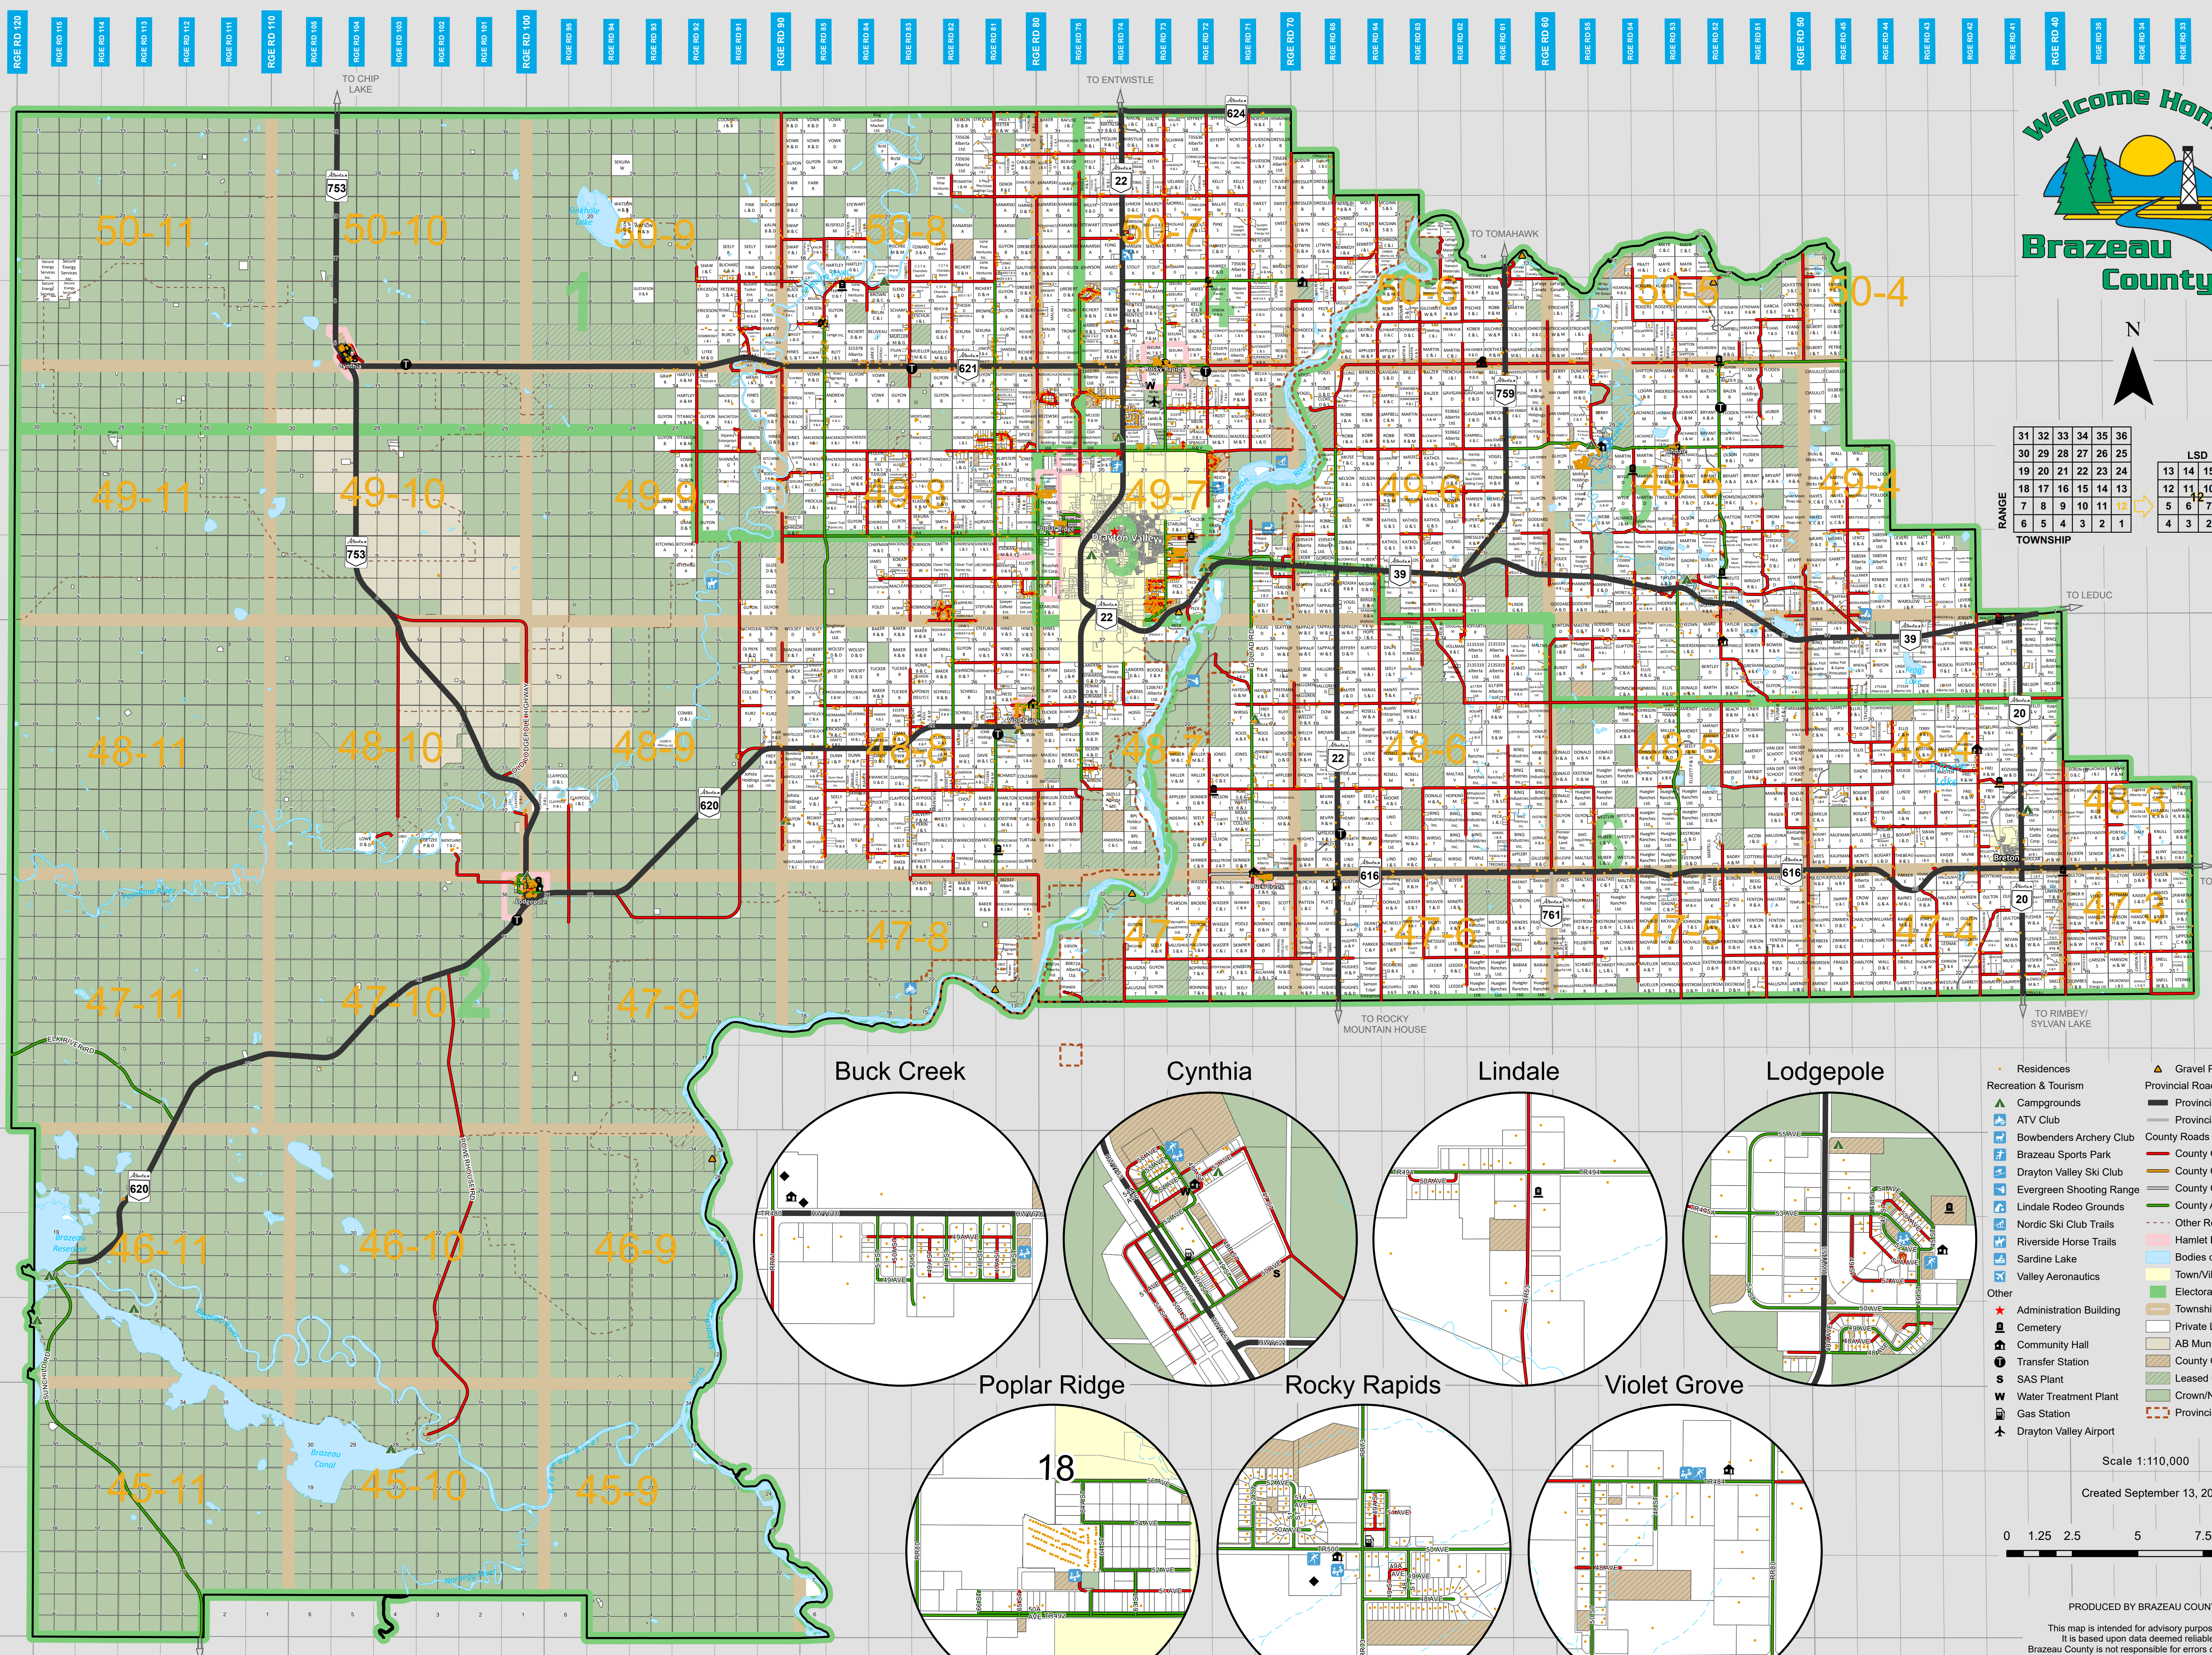

31	32	33	34	35	36
30	29	28	27	26	25
19	20	21	22	23	24
18	17	16	15	14	13
7	8	9	10	11	12
6	5	4	3	2	1

RANGE

13	14	15	16
12	11	10	9
5	6	7	8
4	3	2	1

LSD

TOWNSHIP

Buck Creek

Cynthia

Lindale

Lodgepole

Poplar Ridge

Rocky Rapids

Violet Grove

18

- Residences
- Recreation & Tourism
- Campgrounds
- ATV Club
- Bowbenders Archery Club
- Brazeau Sports Park
- Drayton Valley Ski Club
- Evergreen Shooting Range
- Lindale Rodeo Grounds
- Nordic Ski Club Trails
- Riverside Horse Trails
- Sardine Lake
- Valley Aeronautics
- Other
- Administration Building
- Cemetery
- Community Hall
- Transfer Station
- SAS Plant
- Water Treatment Plant
- Gas Station
- Drayton Valley Airport
- Gravel Pit
- Provincial Roads
- Provincial Asphalt
- Provincial Gravel
- County Roads
- County Gravel
- County Cold Mix
- County Cement
- County Asphalt
- Other Roads
- Hamlet Boundaries
- Bodies of Water
- Town/Village Boundaries
- Electoral Boundary
- Township Grid
- Private Lands
- AB Municipal Affairs Lands
- County Owned Lands
- Leased Crown
- Crown/Null Lands
- Provincial Park

Scale 1:110,000

Created September 13, 2024

PRODUCED BY BRAZEAU COUNTY
This map is intended for advisory purposes only.
It is based upon data deemed reliable but
Brazeau County is not responsible for errors or omissions.

Projection:
NAD 83 UTM 11N GCS80