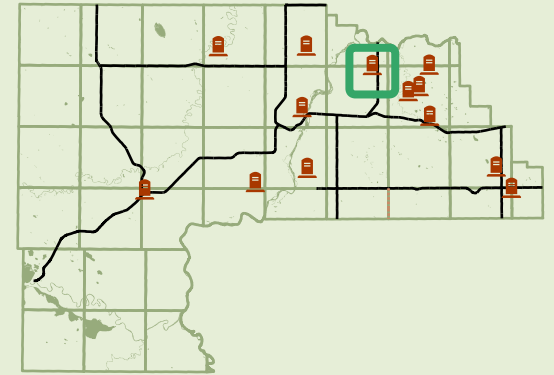

Berrymoor Cemetery

- Cemeteries
- Parcels
- Provincial Roads
  - Asphalt
  - Gravel
- County Roads
  - Asphalt
  - Gravel
  - Oil