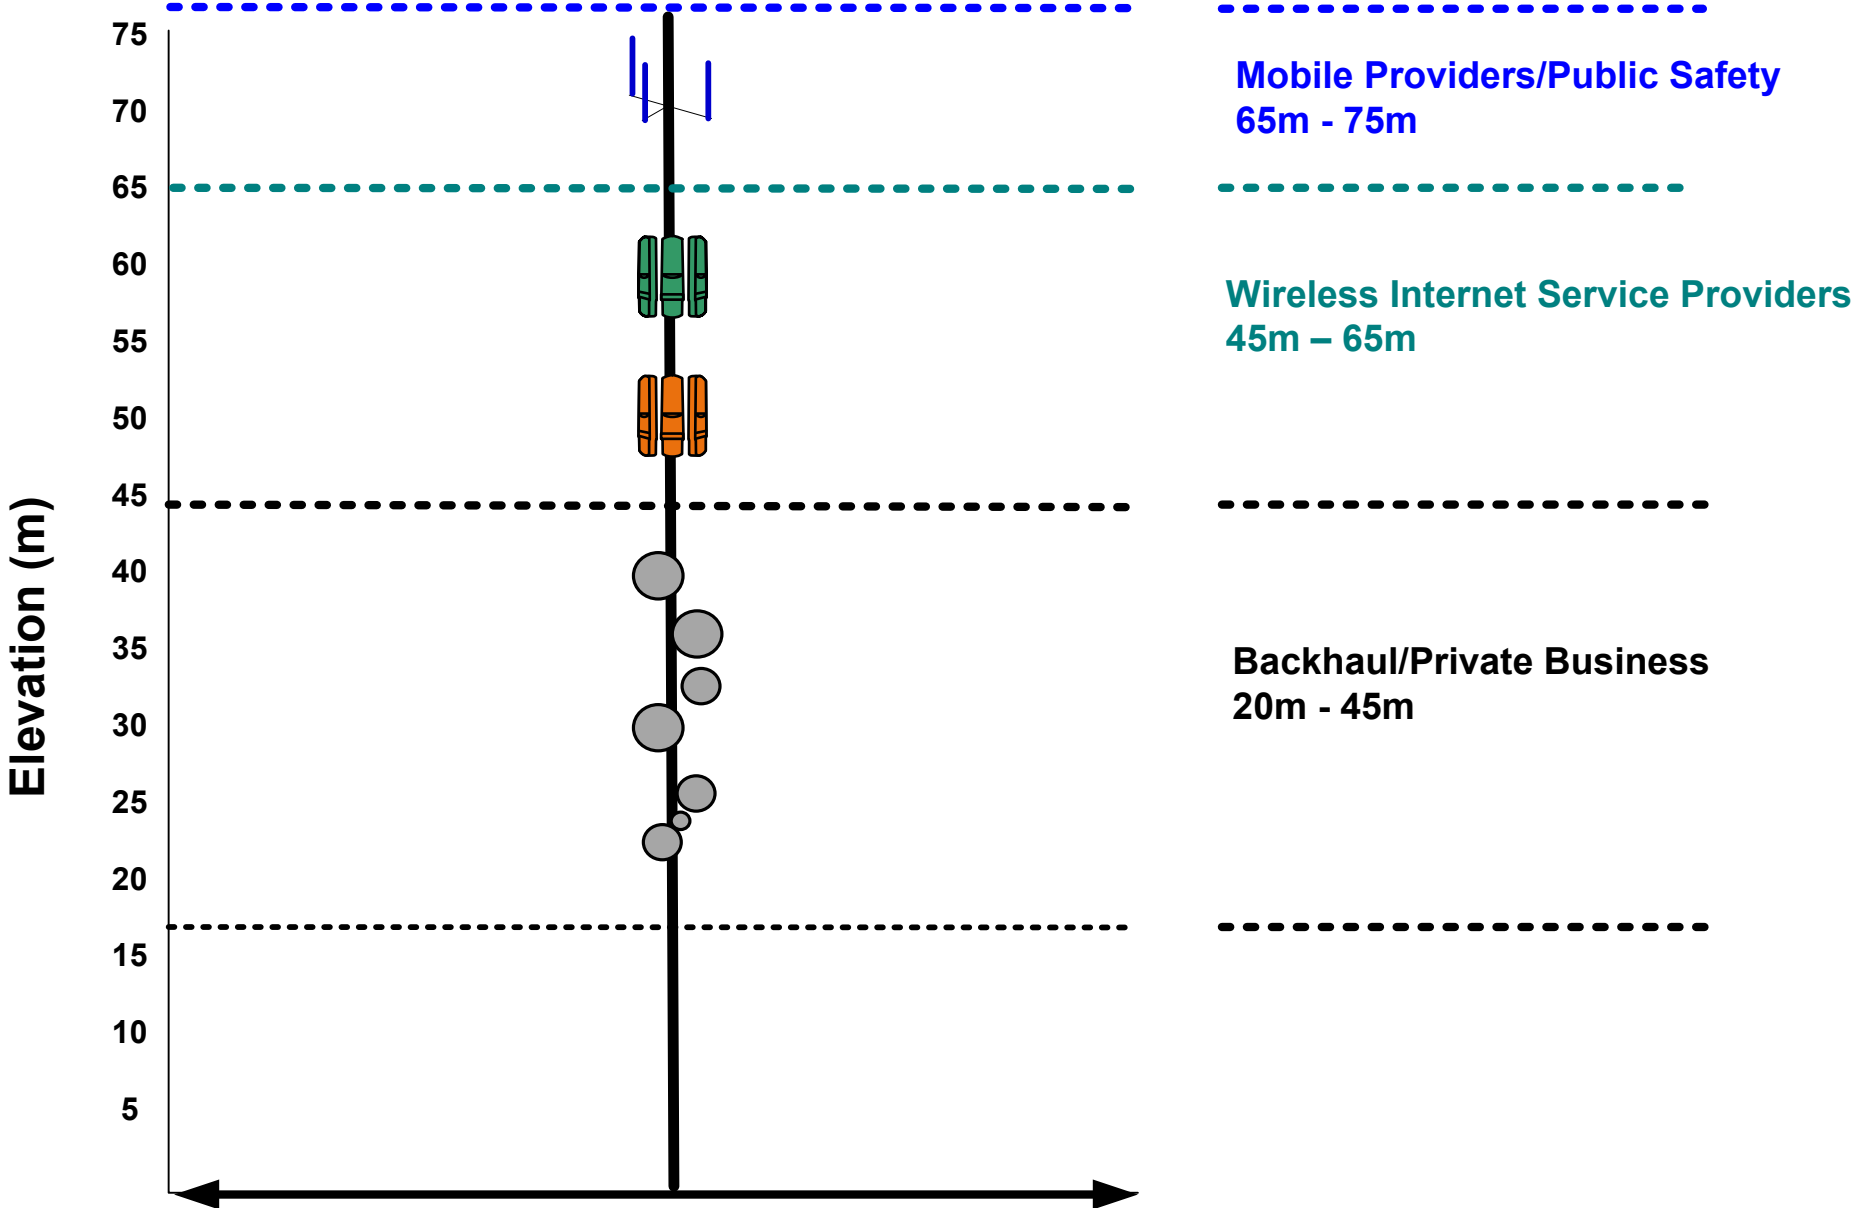

Utility Communications Network

Tier 1 Tower Profile

Tier 1 tower is a guyed CSA approved tower

Tier 2 Tower Profile

Tier 2 tower is a guyed CSA approved tower

TIER 3 TOWER PROFILE

Self-Supporting CSA Approved Tower