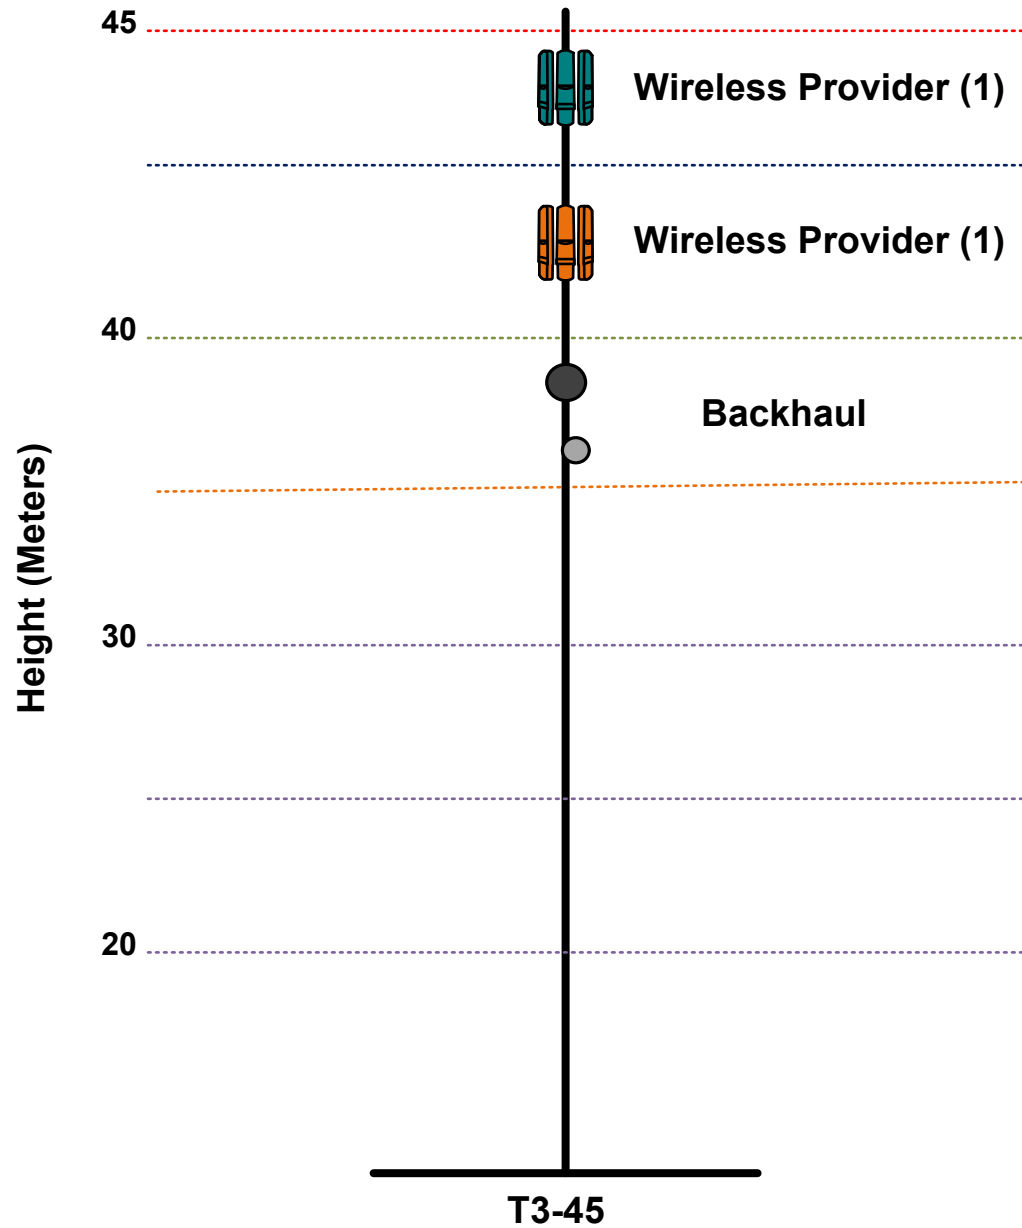

Utility Communications Network

Tier 1 Tower Profile

Tier 1 tower is a guyed CSA approved tower

Tier 2 Tower Profile

Tier 2 tower is a guyed CSA approved tower

TIER 3 TOWER PROFILE

Self-Supporting CSA Approved Tower