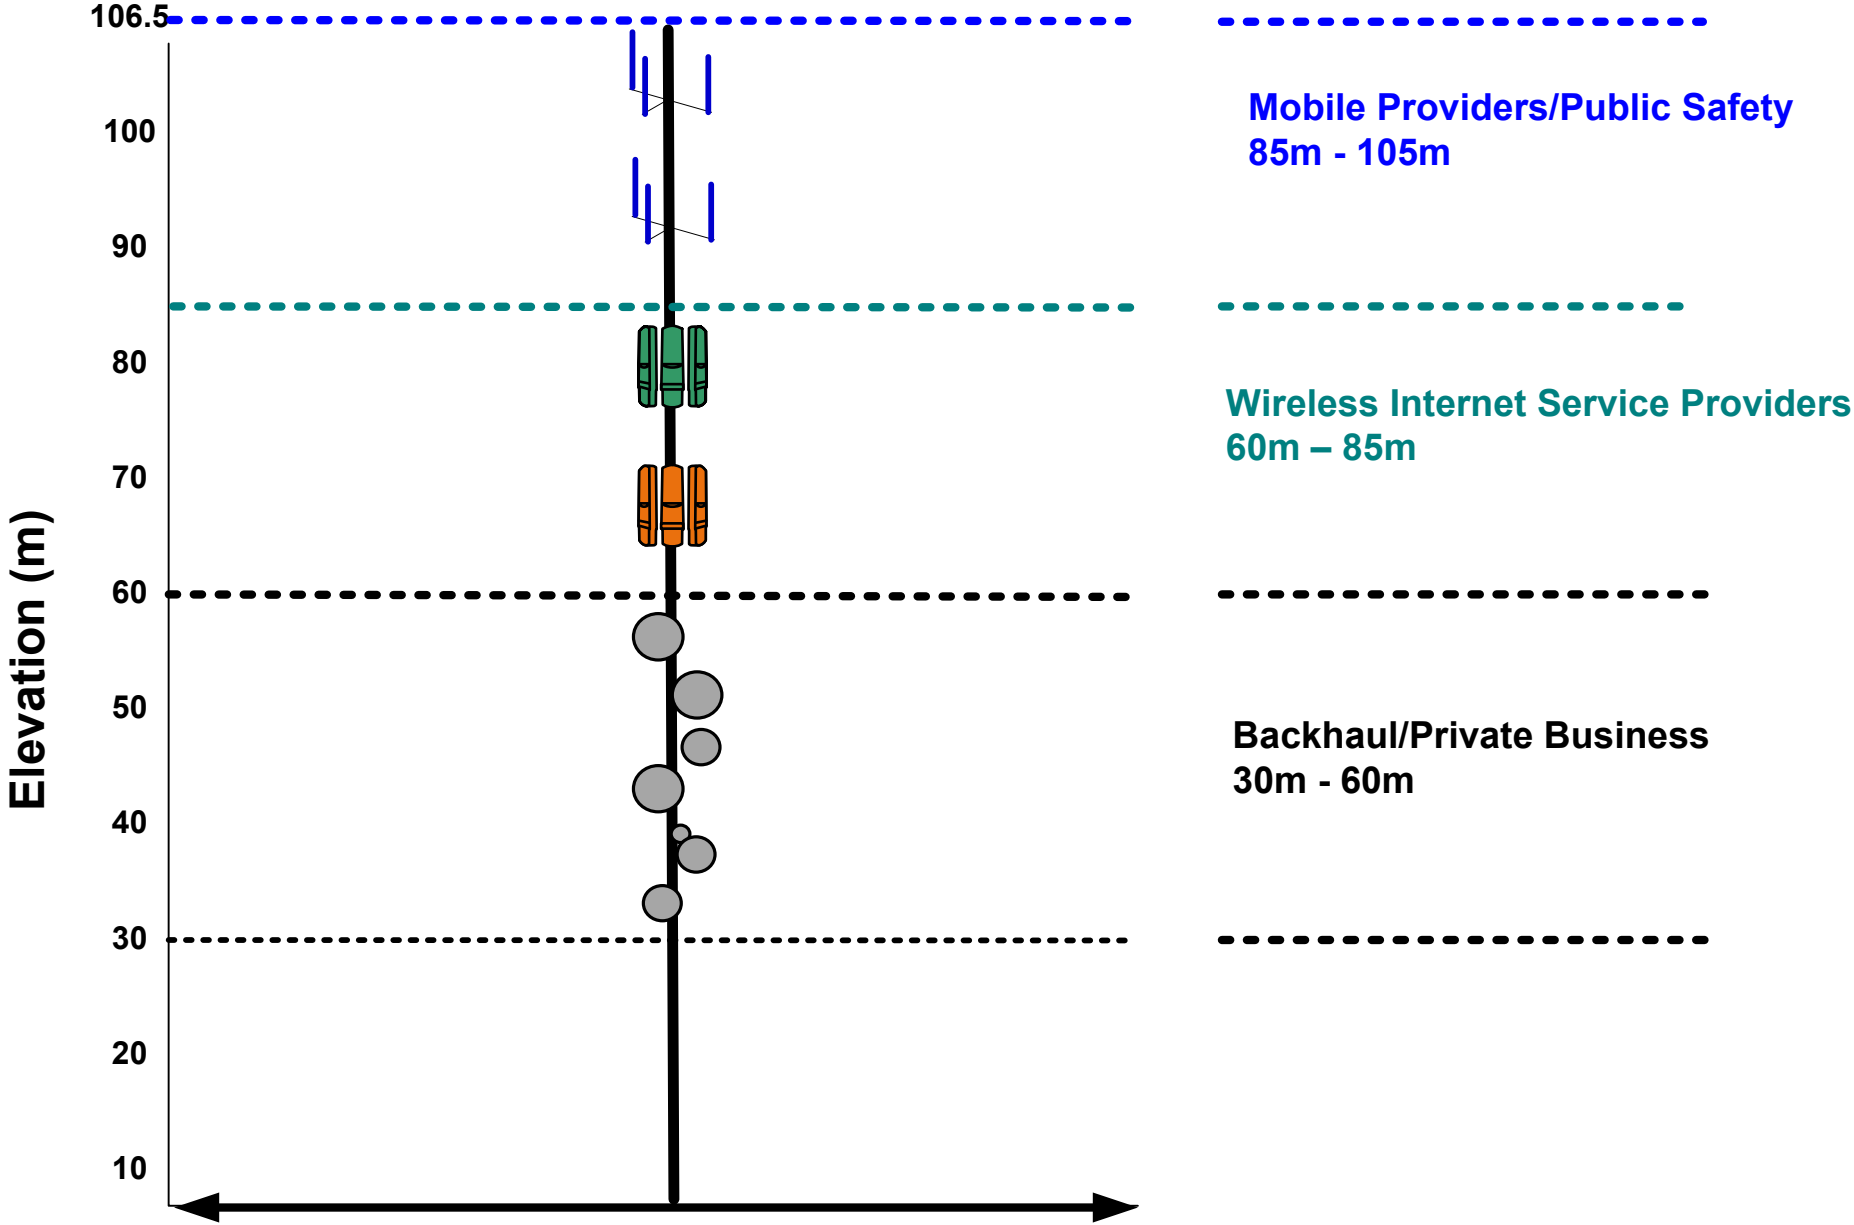

Utility Communications Network

Tier 1 Tower Profile

Tier 1 tower is a guyed CSA approved tower

Tier 2 Tower Profile

Tier 2 tower is a guyed CSA approved tower

TIER 3 TOWER PROFILE

Self-Supporting CSA Approved Tower