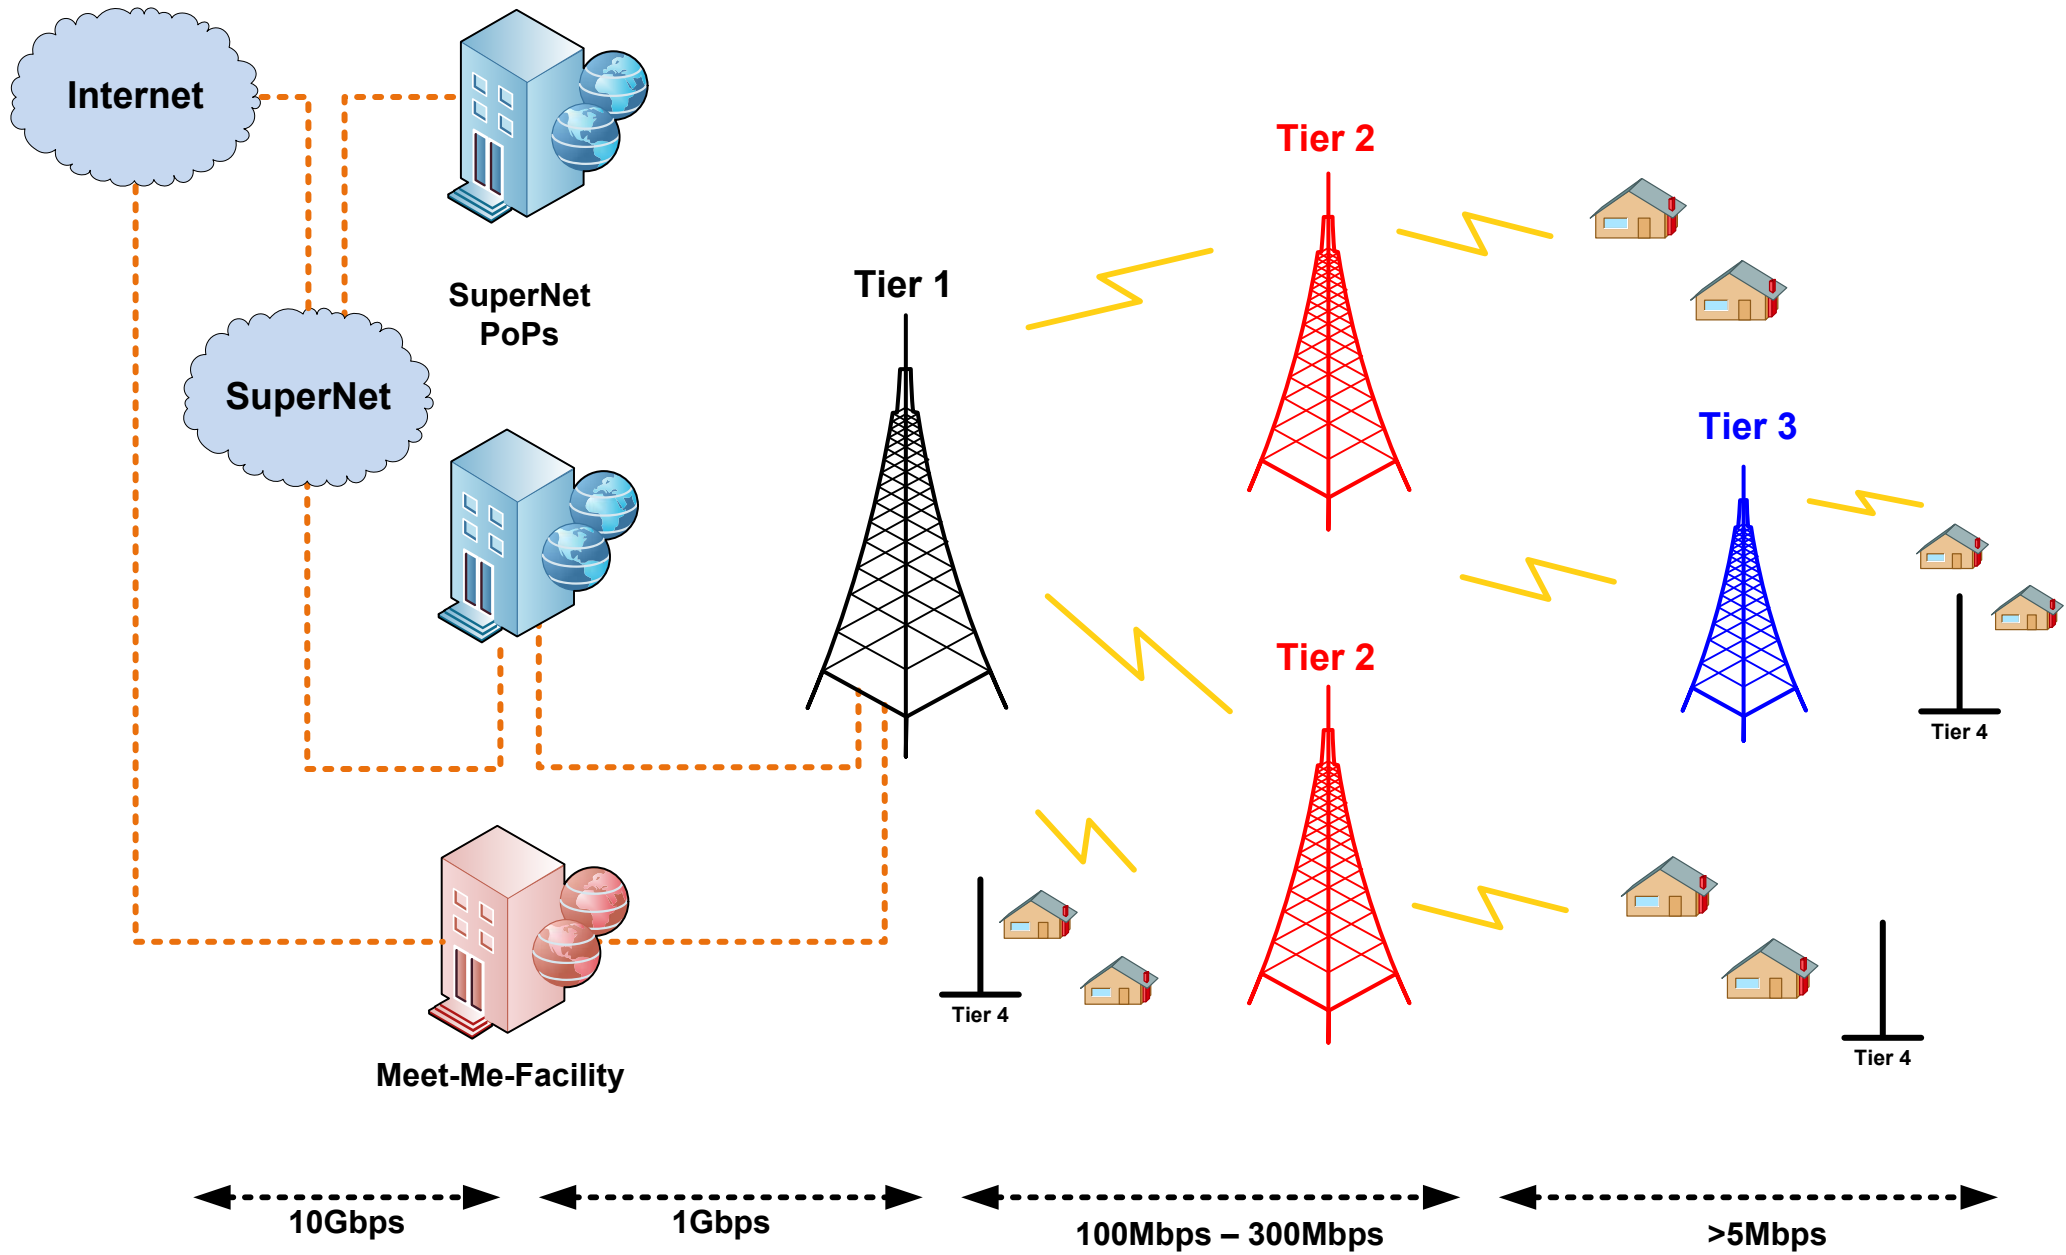

Utility Communications Network

Tier 1 Tower Profile

Tier 1 tower is a guyed CSA approved tower

Tier 2 Tower Profile

Tier 2 tower is a guyed CSA approved tower

TIER 3 TOWER PROFILE

Self-Supporting CSA Approved Tower