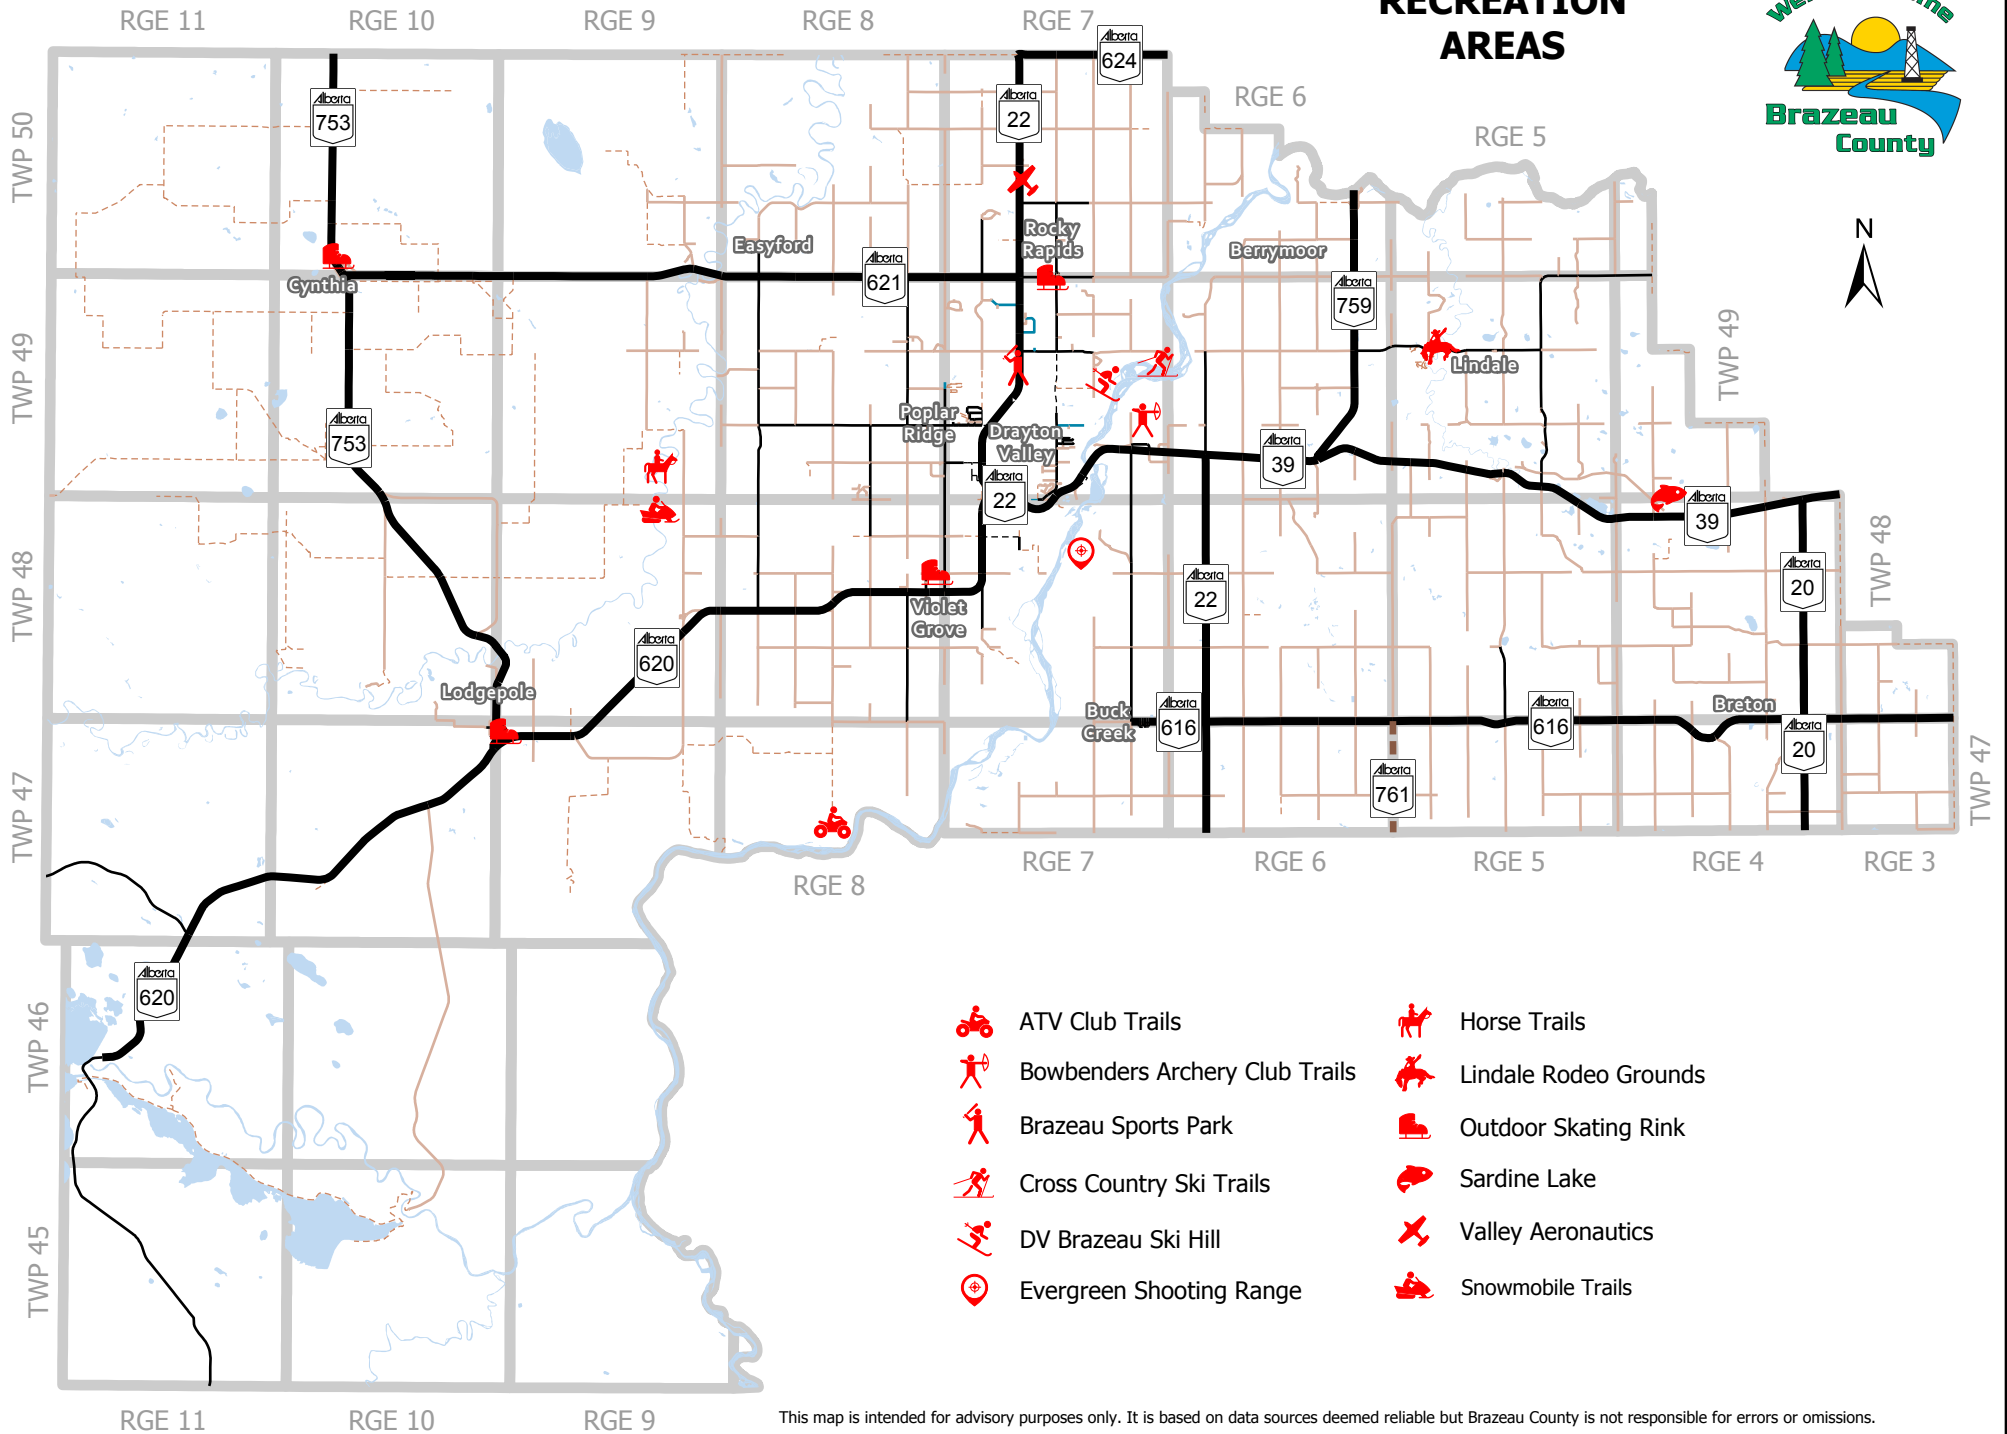

# RECREATION AREAS

- ATV Club Trails
- Horse Trails
- Bowbenders Archery Club Trails
- Lindale Rodeo Grounds
- Brazeau Sports Park
- Outdoor Skating Rink
- Cross Country Ski Trails
- Sardine Lake
- DV Brazeau Ski Hill
- Valley Aeronautics
- Evergreen Shooting Range
- Snowmobile Trails

This map is intended for advisory purposes only. It is based on data sources deemed reliable but Brazeau County is not responsible for errors or omissions.