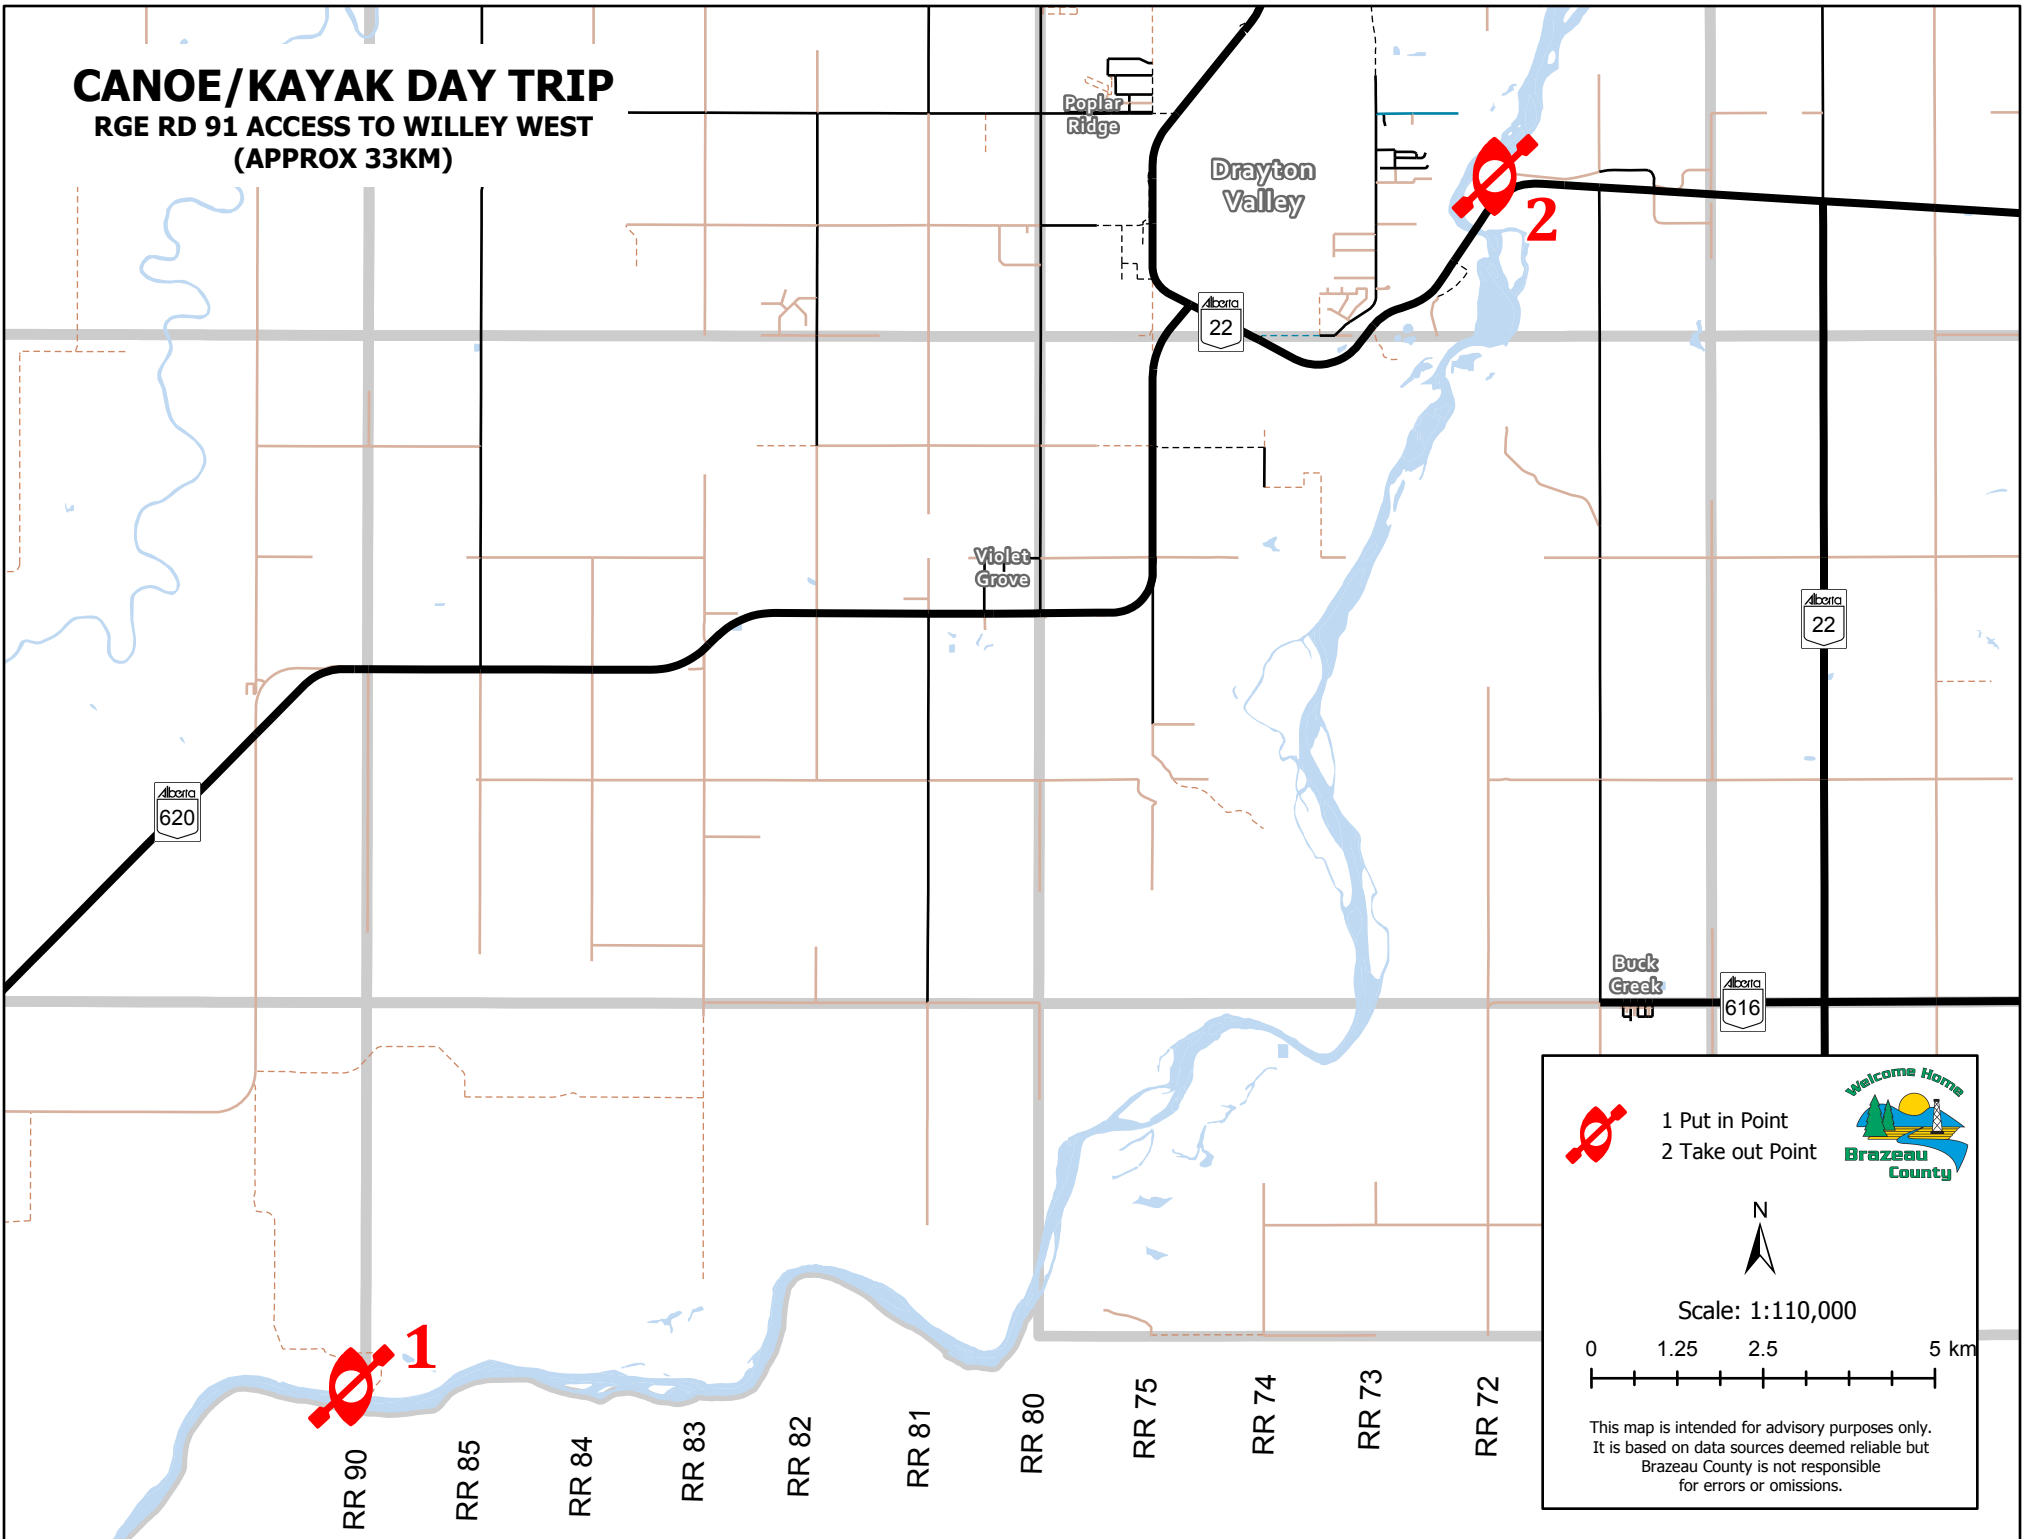

CANOE/KAYAK DAY TRIP

RGE RD 91 ACCESS TO WILLEY WEST
(APPROX 33KM)

 1 Put in Point
 2 Take out Point

Welcome Home
Brazeau County

N
Scale: 1:110,000
0 1.25 2.5 5 km

This map is intended for advisory purposes only.
It is based on data sources deemed reliable but
Brazeau County is not responsible
for errors or omissions.