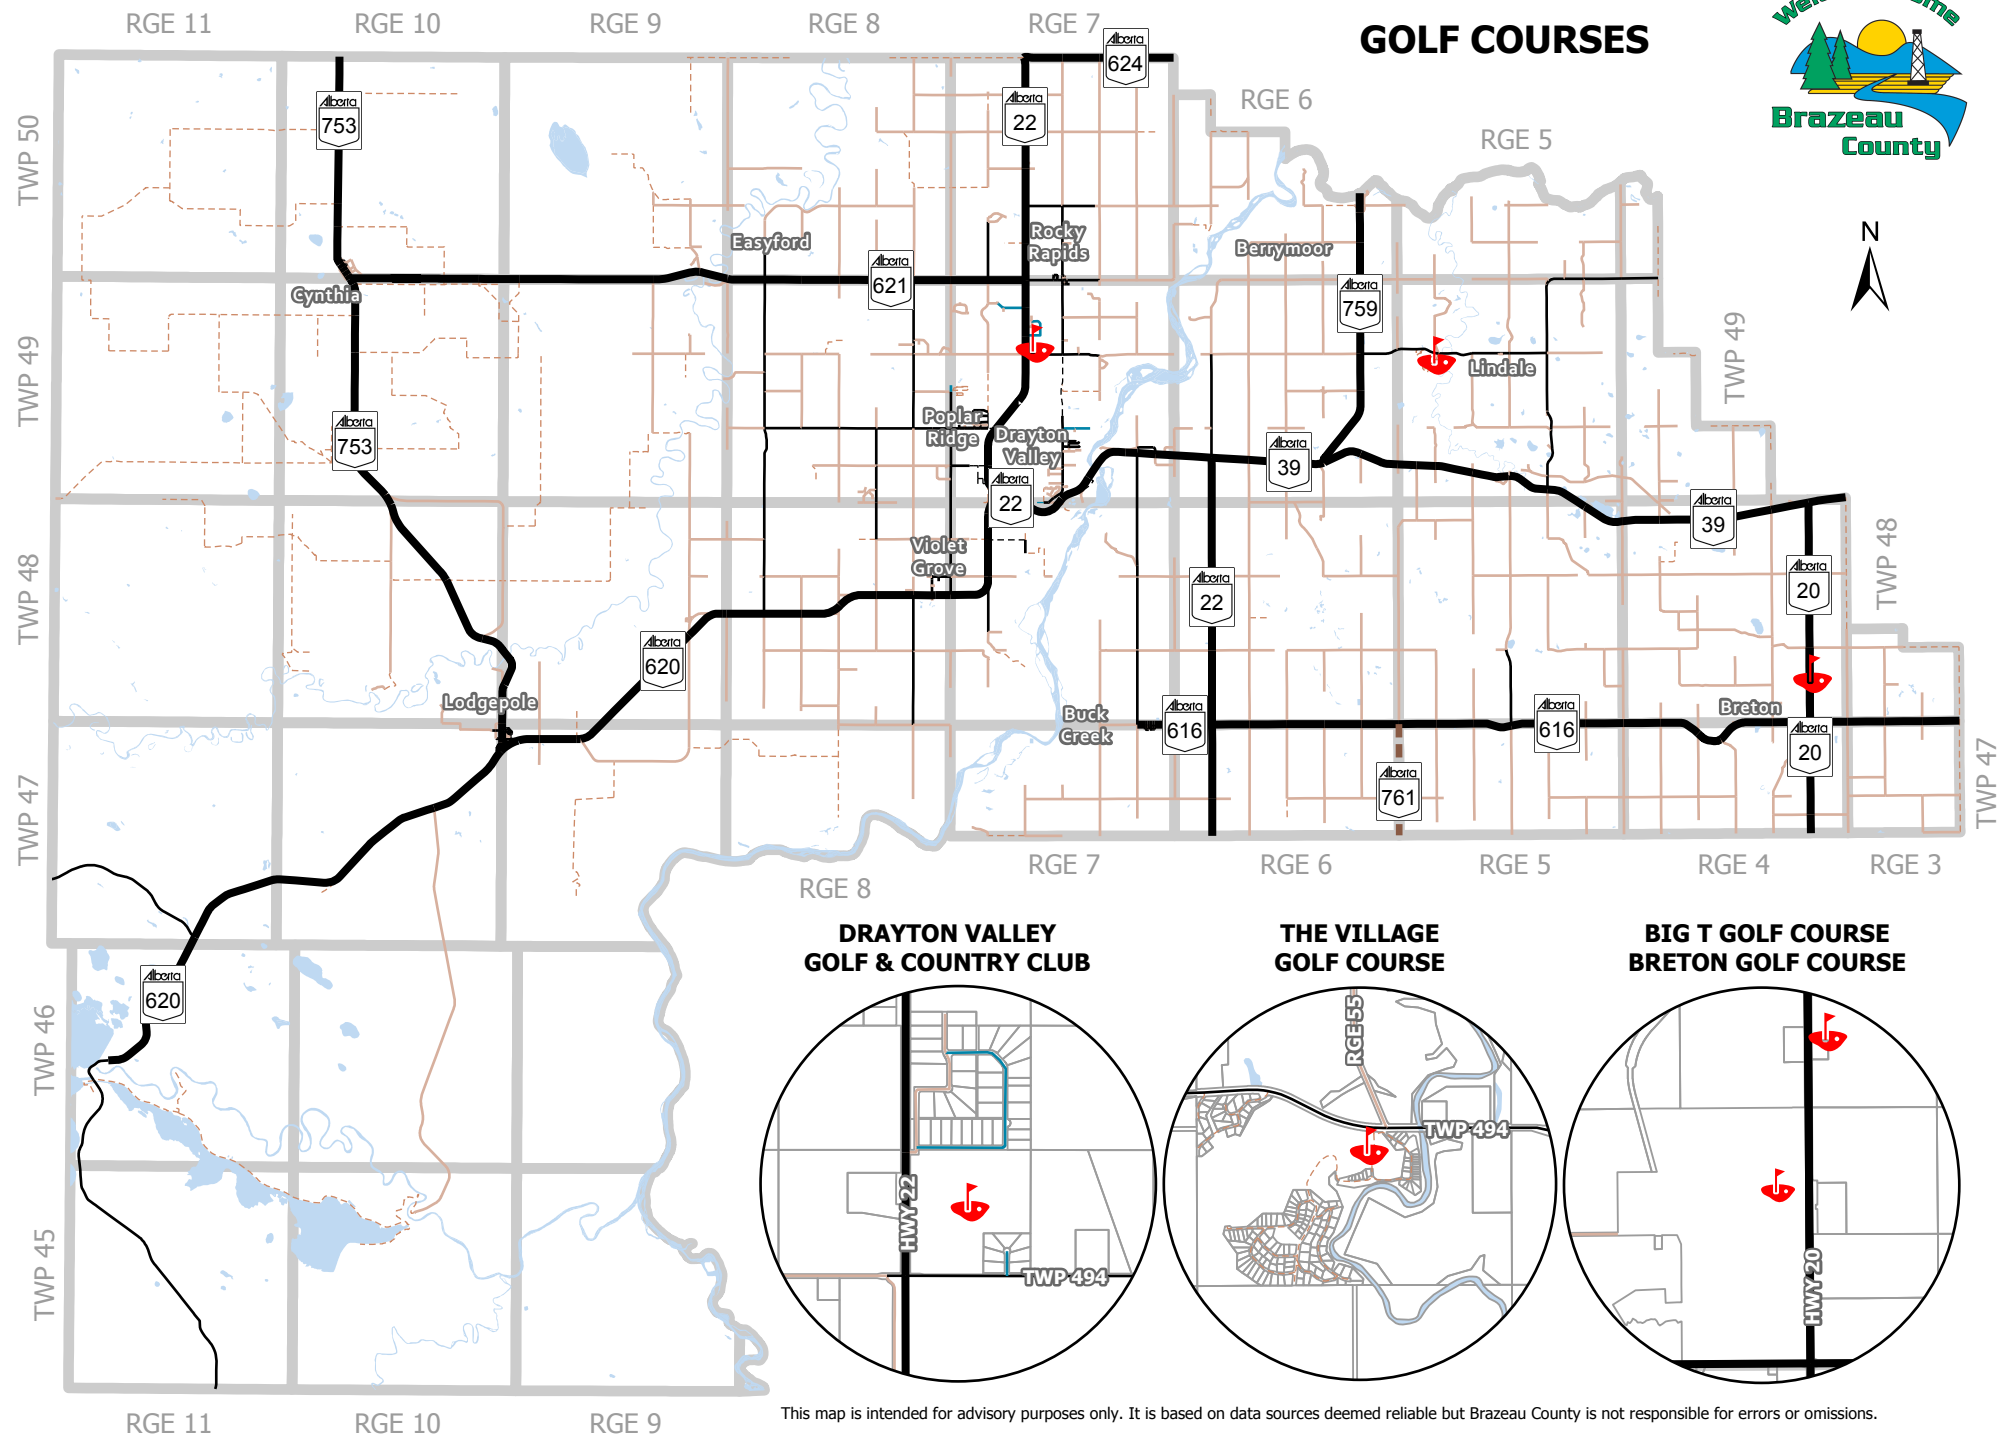

GOLF COURSES

**DRAYTON VALLEY
GOLF & COUNTRY CLUB**

**THE VILLAGE
GOLF COURSE**

**BIG T GOLF COURSE
BRETON GOLF COURSE**

This map is intended for advisory purposes only. It is based on data sources deemed reliable but Brazeau County is not responsible for errors or omissions.