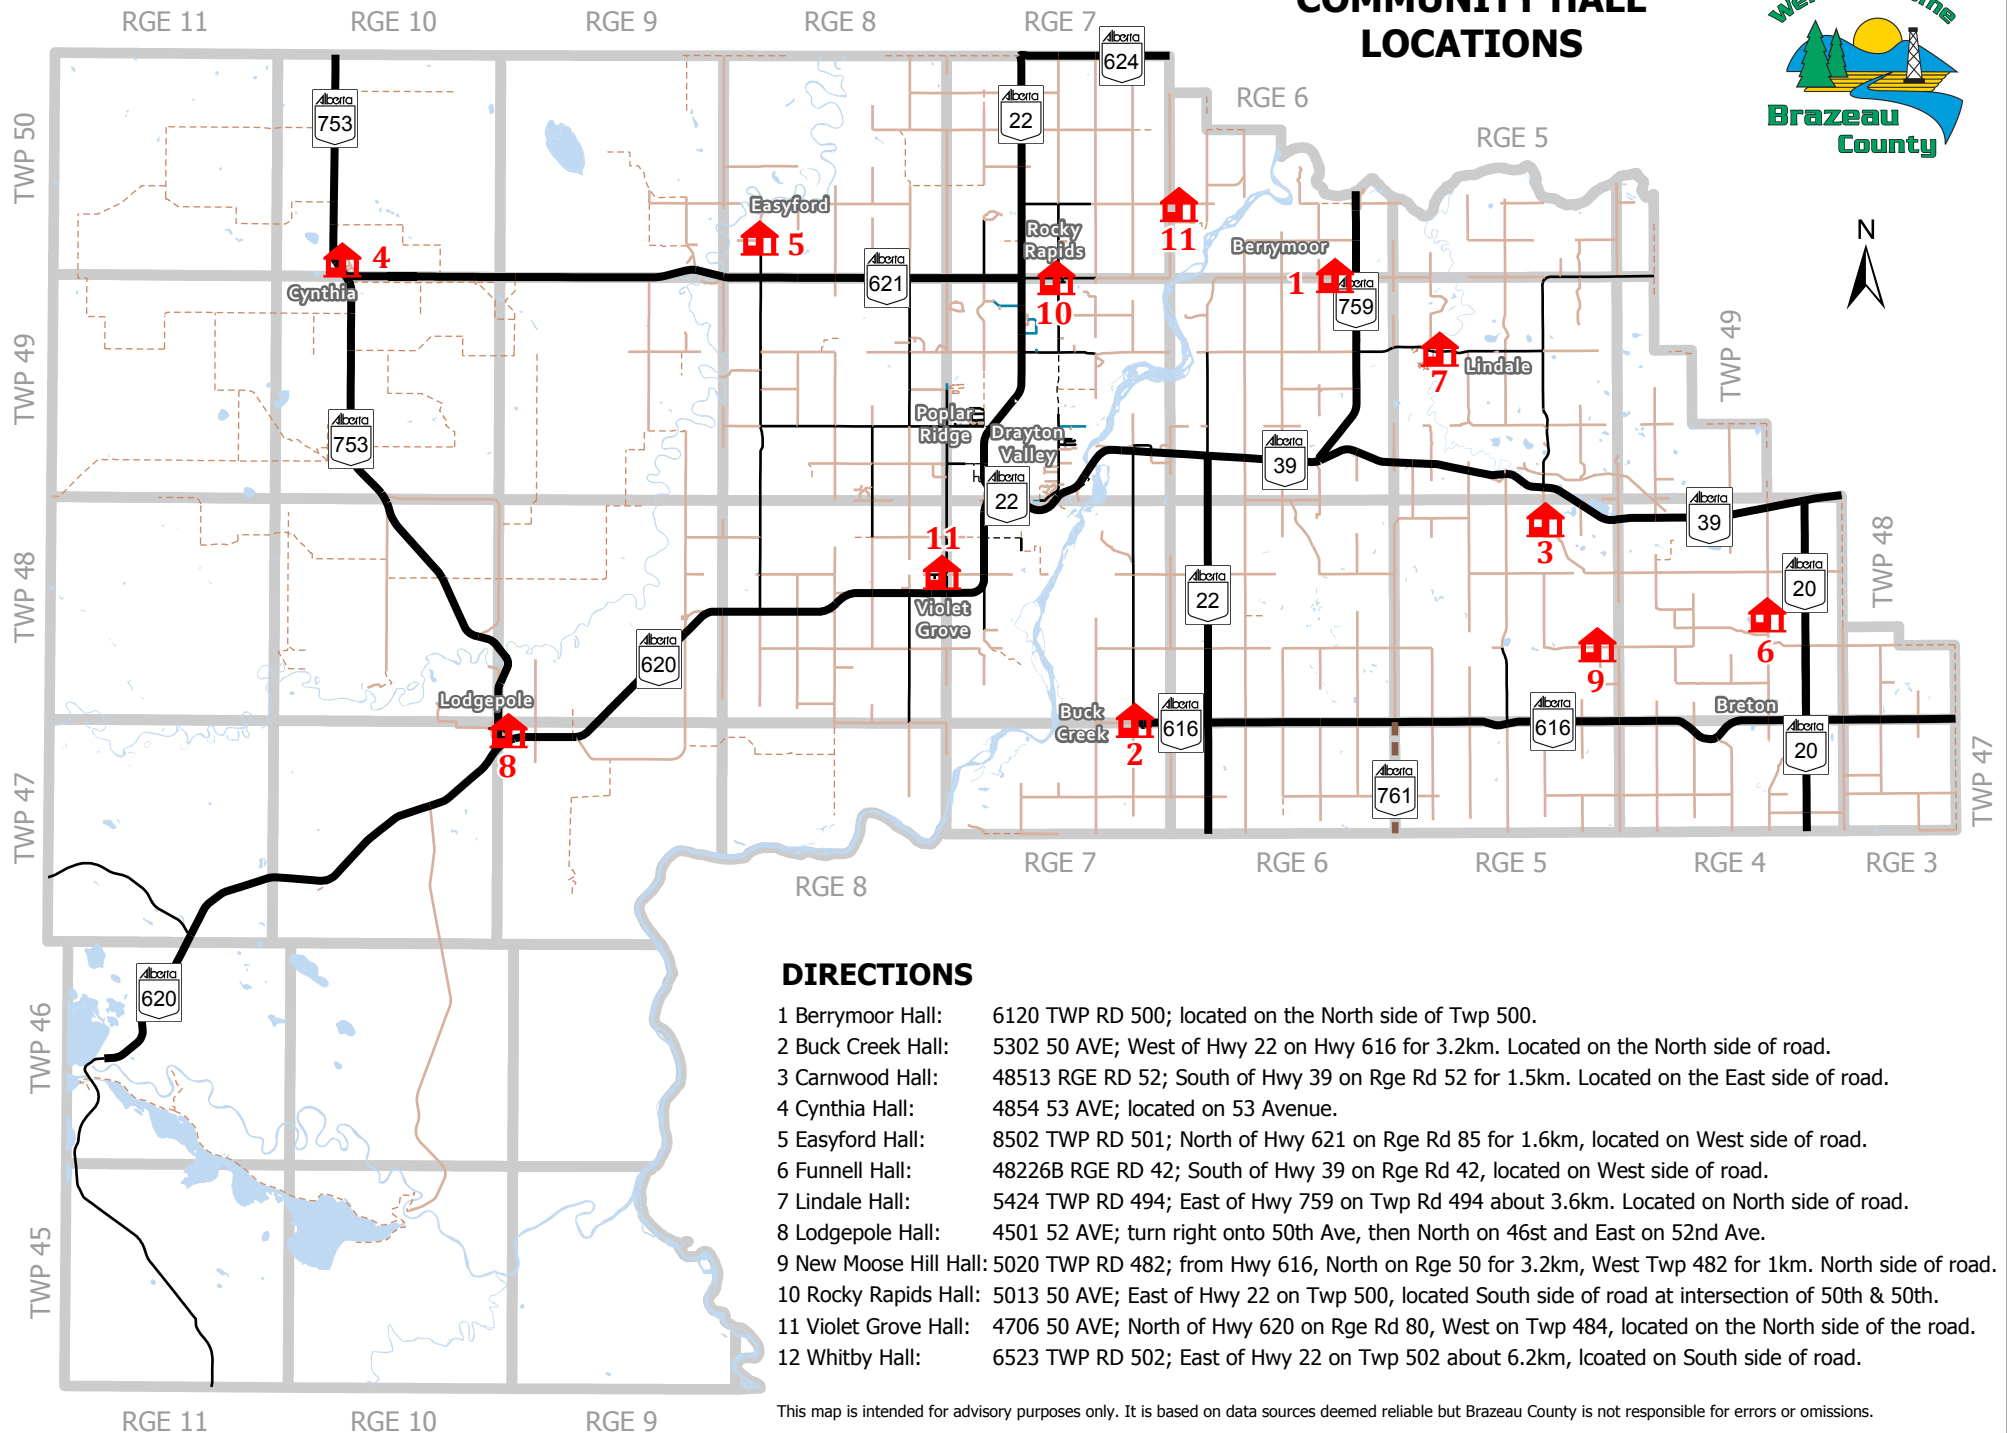

COMMUNITY HALL LOCATIONS

DIRECTIONS

- 1 Berrymoor Hall: 6120 TWP RD 500; located on the North side of Twp 500.
- 2 Buck Creek Hall: 5302 50 AVE; West of Hwy 22 on Hwy 616 for 3.2km. Located on the North side of road.
- 3 Carnwood Hall: 48513 RGE RD 52; South of Hwy 39 on Rge Rd 52 for 1.5km. Located on the East side of road.
- 4 Cynthia Hall: 4854 53 AVE; located on 53 Avenue.
- 5 Easyford Hall: 8502 TWP RD 501; North of Hwy 621 on Rge Rd 85 for 1.6km, located on West side of road.
- 6 Funnell Hall: 48226B RGE RD 42; South of Hwy 39 on Rge Rd 42, located on West side of road.
- 7 Lindale Hall: 5424 TWP RD 494; East of Hwy 759 on Twp Rd 494 about 3.6km. Located on North side of road.
- 8 Lodgepole Hall: 4501 52 AVE; turn right onto 50th Ave, then North on 46st and East on 52nd Ave.
- 9 New Moose Hill Hall: 5020 TWP RD 482; from Hwy 616, North on Rge 50 for 3.2km, West Twp 482 for 1km. North side of road.
- 10 Rocky Rapids Hall: 5013 50 AVE; East of Hwy 22 on Twp 500, located South side of road at intersection of 50th & 50th.
- 11 Violet Grove Hall: 4706 50 AVE; North of Hwy 620 on Rge Rd 80, West on Twp 484, located on the North side of the road.
- 12 Whitby Hall: 6523 TWP RD 502; East of Hwy 22 on Twp 502 about 6.2km, located on South side of road.

This map is intended for advisory purposes only. It is based on data sources deemed reliable but Brazeau County is not responsible for errors or omissions.