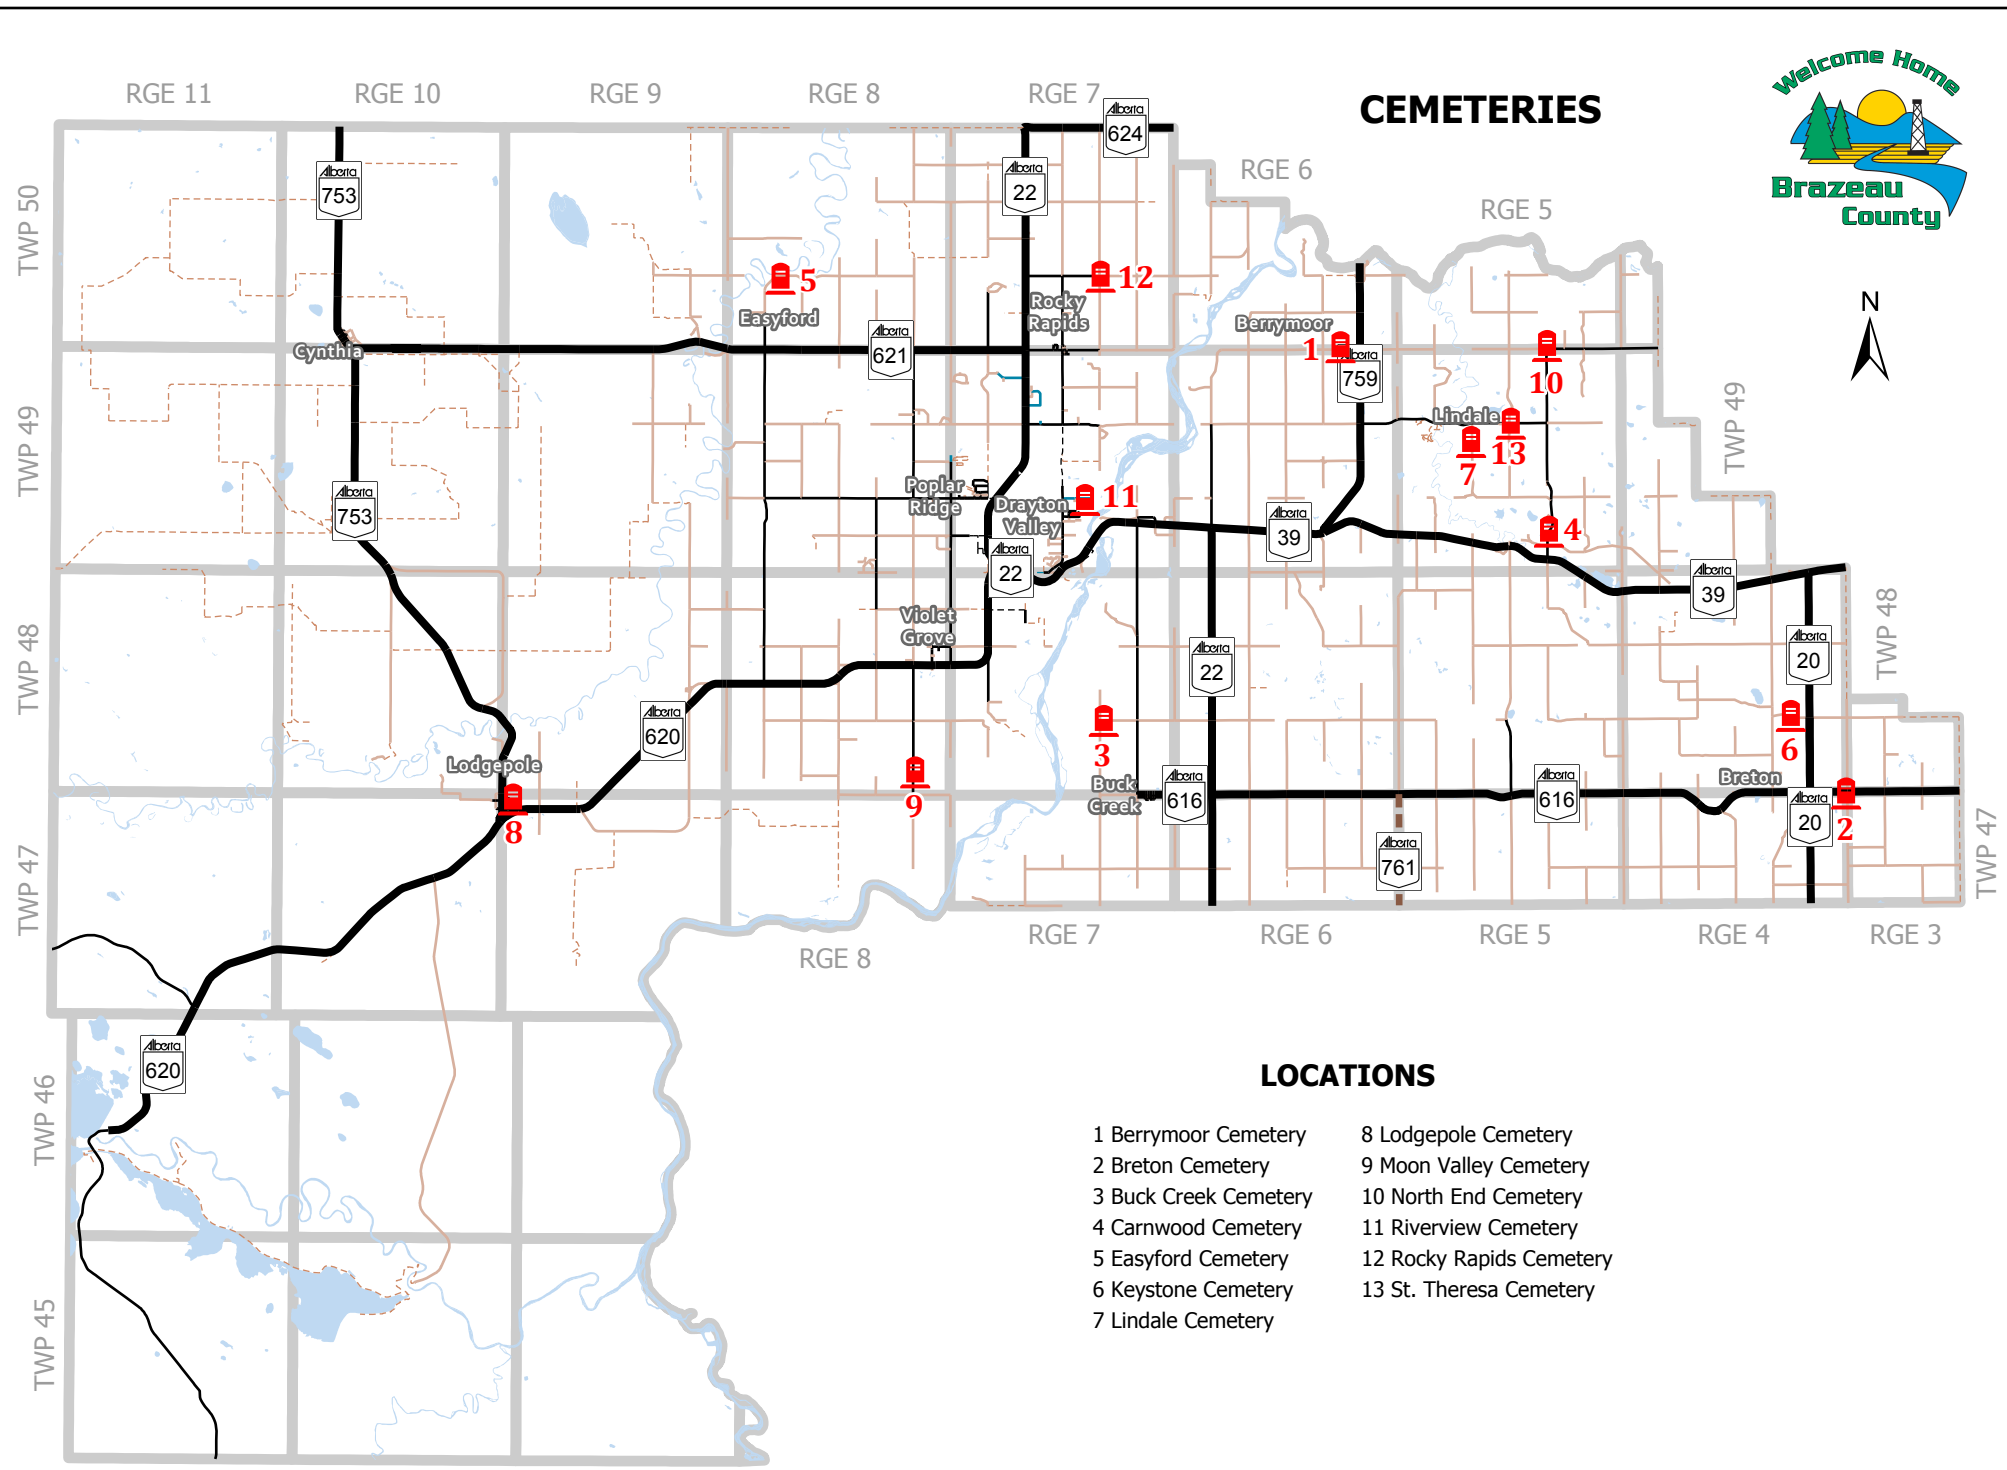

# CEMETERIES

# LOCATIONS

- |                       |                          |
|-----------------------|--------------------------|
| 1 Berrymoor Cemetery  | 8 Lodgepole Cemetery     |
| 2 Breton Cemetery     | 9 Moon Valley Cemetery   |
| 3 Buck Creek Cemetery | 10 North End Cemetery    |
| 4 Carnwood Cemetery   | 11 Riverview Cemetery    |
| 5 Easyford Cemetery   | 12 Rocky Rapids Cemetery |
| 6 Keystone Cemetery   | 13 St. Theresa Cemetery  |
| 7 Lindale Cemetery    |                          |

This map is intended for advisory purposes only. It is based on data sources deemed reliable but Brazeau County is not responsible for errors or omissions.