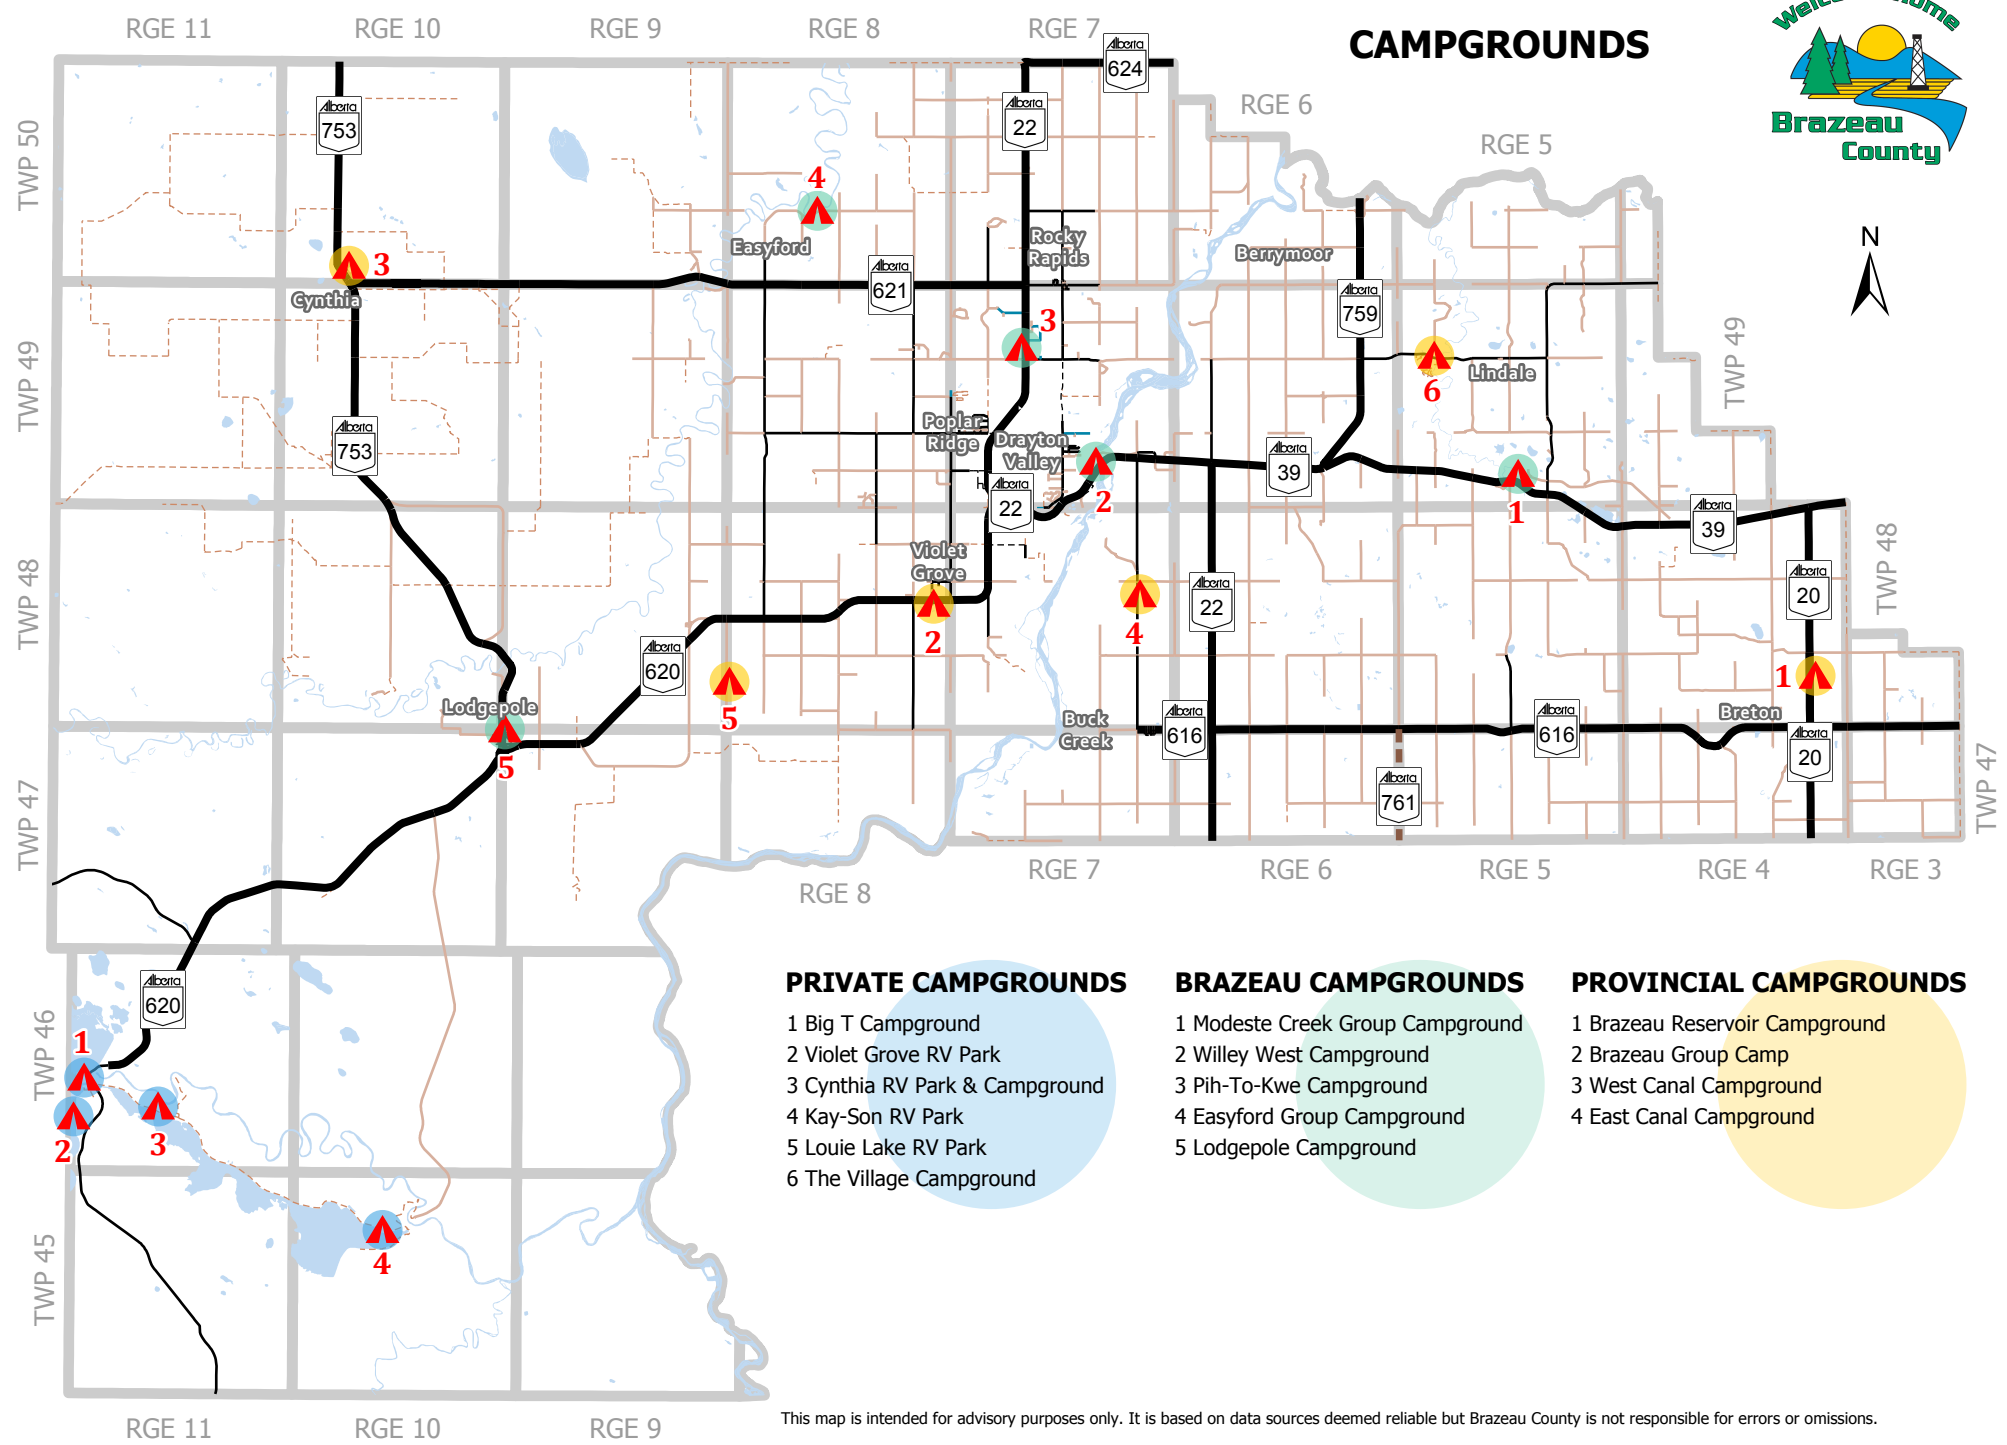

CAMPGROUNDS

PRIVATE CAMPGROUNDS

- 1 Big T Campground
- 2 Violet Grove RV Park
- 3 Cynthia RV Park & Campground
- 4 Kay-Son RV Park
- 5 Louie Lake RV Park
- 6 The Village Campground

BRAZEAU CAMPGROUNDS

- 1 Modeste Creek Group Campground
- 2 Willey West Campground
- 3 Pih-To-Kwe Campground
- 4 Easyford Group Campground
- 5 Lodgepole Campground

PROVINCIAL CAMPGROUNDS

- 1 Brazeau Reservoir Campground
- 2 Brazeau Group Camp
- 3 West Canal Campground
- 4 East Canal Campground

This map is intended for advisory purposes only. It is based on data sources deemed reliable but Brazeau County is not responsible for errors or omissions.