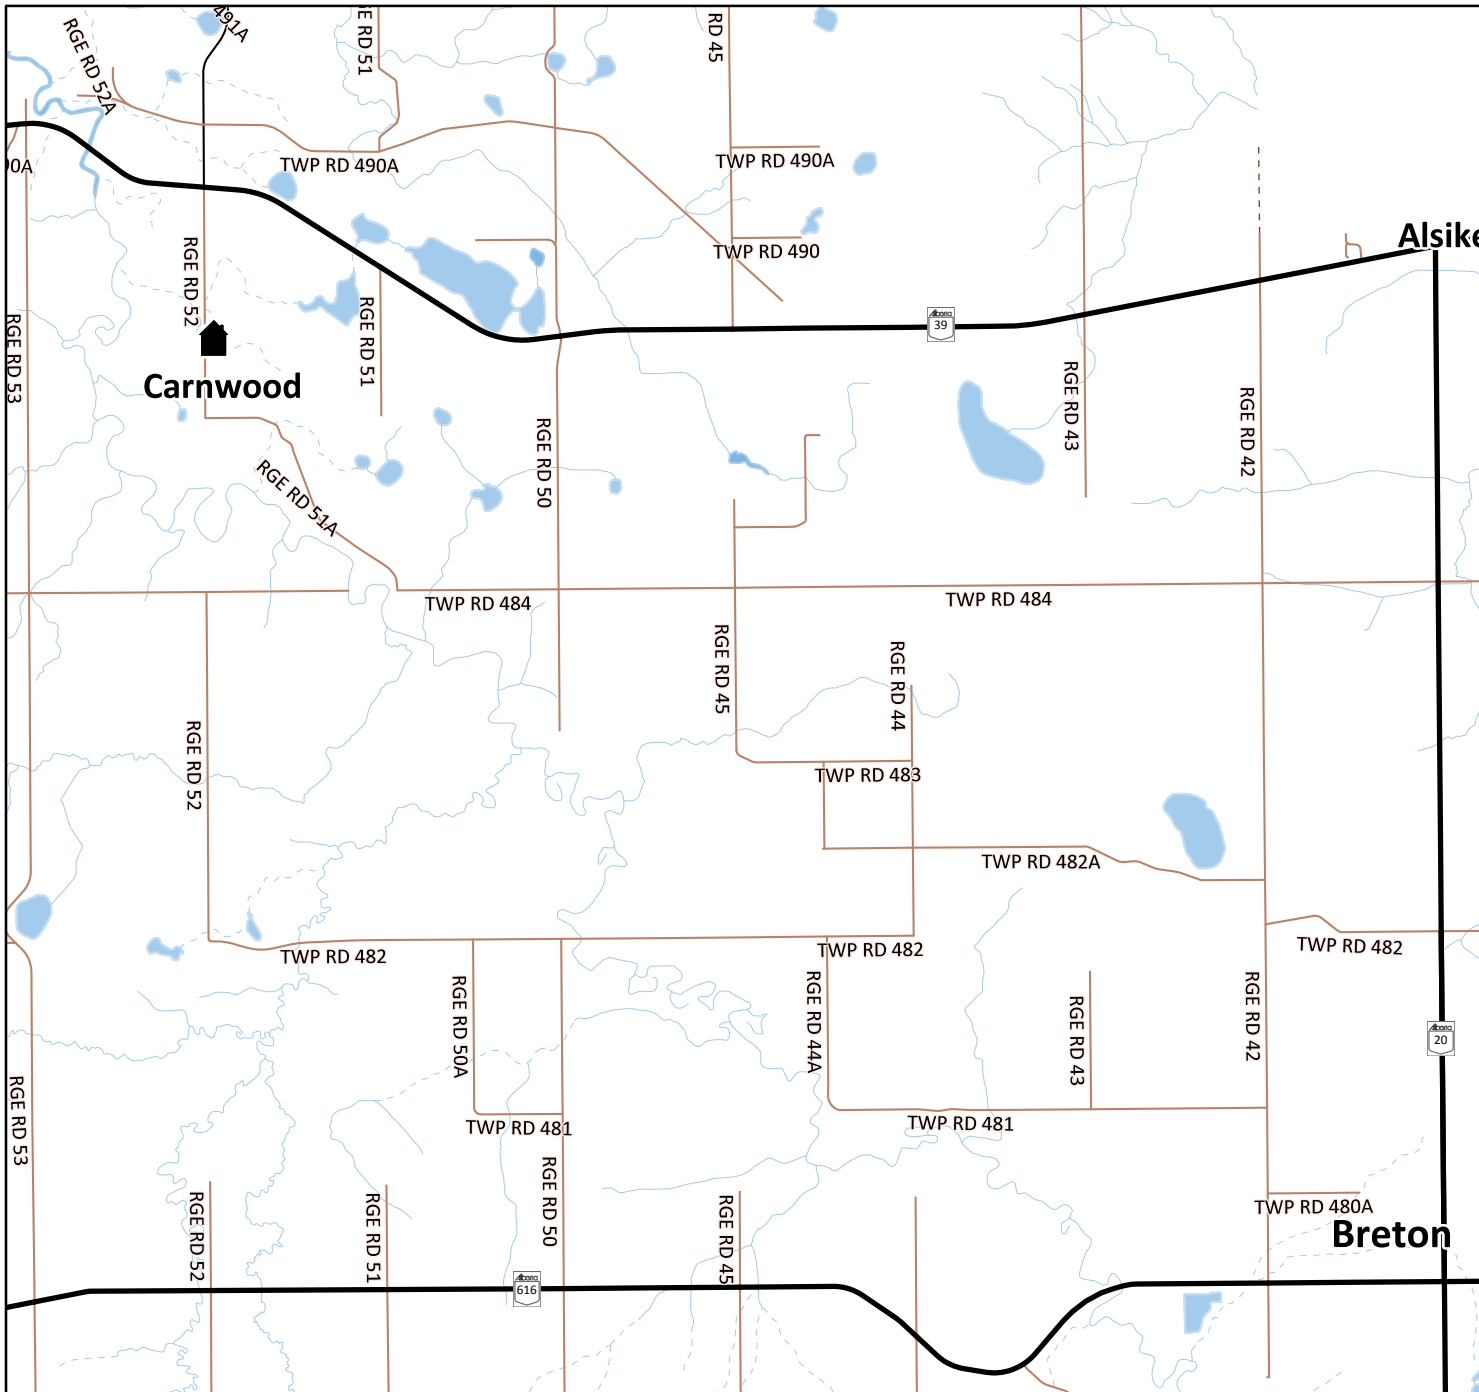

CARNWOOD HALL

-  COMMUNITY HALL
-  WATERBODIES/RIVERS
-  COUNTY COLD MIX
-  COUNTY GRAVEL
-  COUNTY PAVED
-  COUNTY PAVED/GRAVEL
-  PROVINCIAL GRAVEL
-  PROVINCIAL PAVED

Scale: 1:70,000

This map is intended for advisory purposes only. It is based upon data sources deemed reliable but Brazeau County is not responsible for errors or omissions.