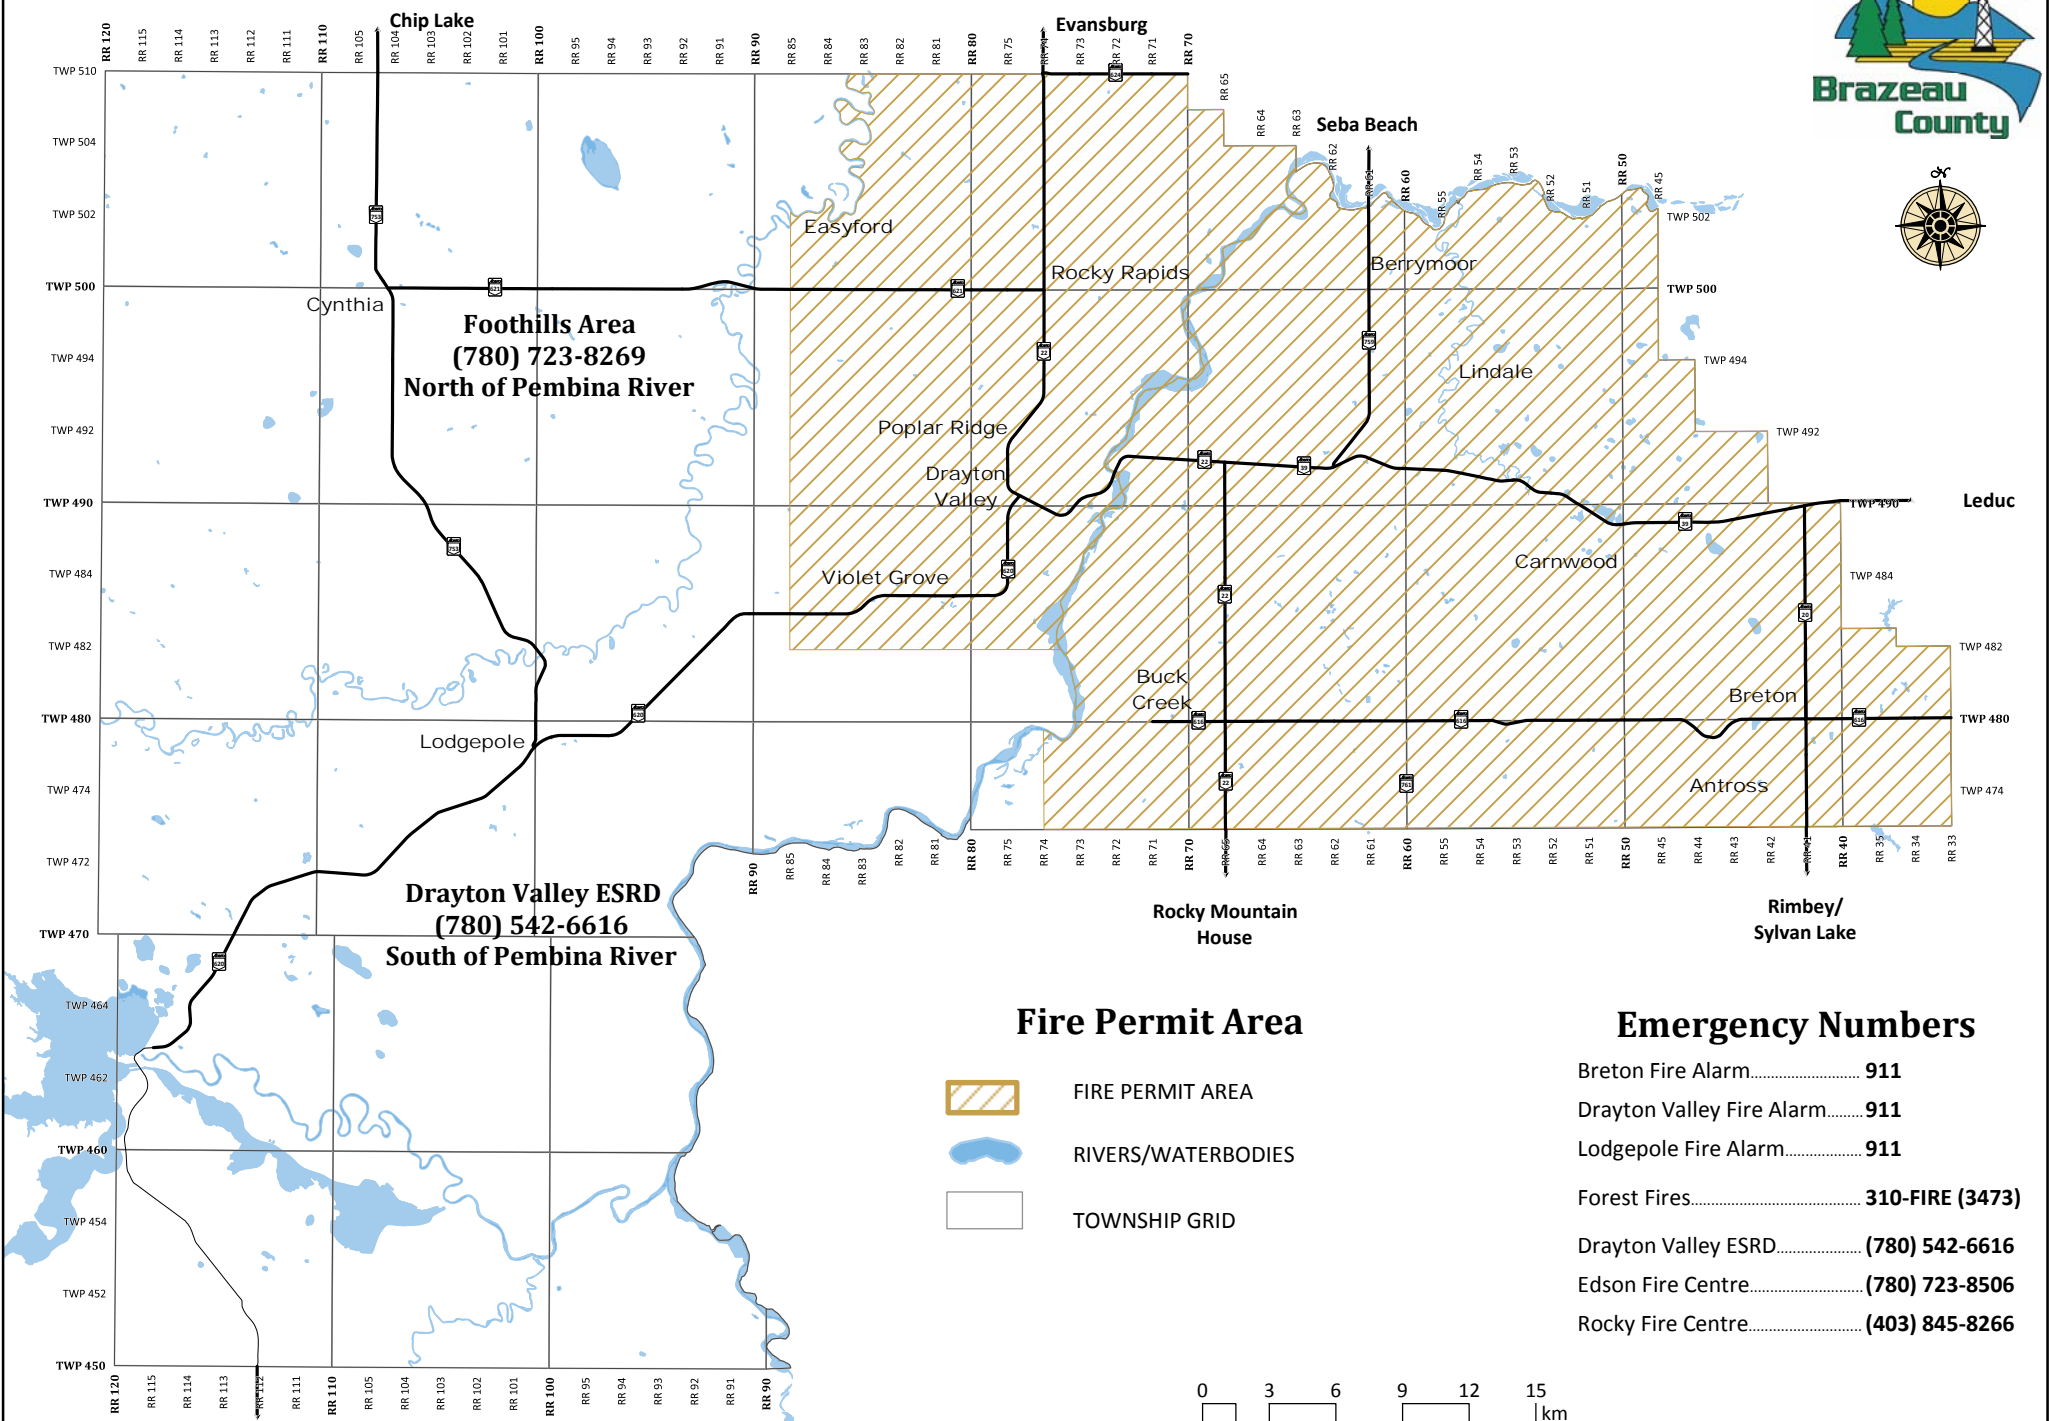

Fire Permit Areas

Fire Permit Area

-  FIRE PERMIT AREA
-  RIVERS/WATERBODIES
-  TOWNSHIP GRID

Emergency Numbers

- Breton Fire Alarm..... **911**
- Drayton Valley Fire Alarm..... **911**
- Lodgepole Fire Alarm..... **911**
- Forest Fires..... **310-FIRE (3473)**
- Drayton Valley ESRD..... **(780) 542-6616**
- Edson Fire Centre..... **(780) 723-8506**
- Rocky Fire Centre..... **(403) 845-8266**

Nordegg

This map is intended for advisory purposes only. It is based upon data sources deemed reliable but Brazeau County is not responsible for errors or omissions.