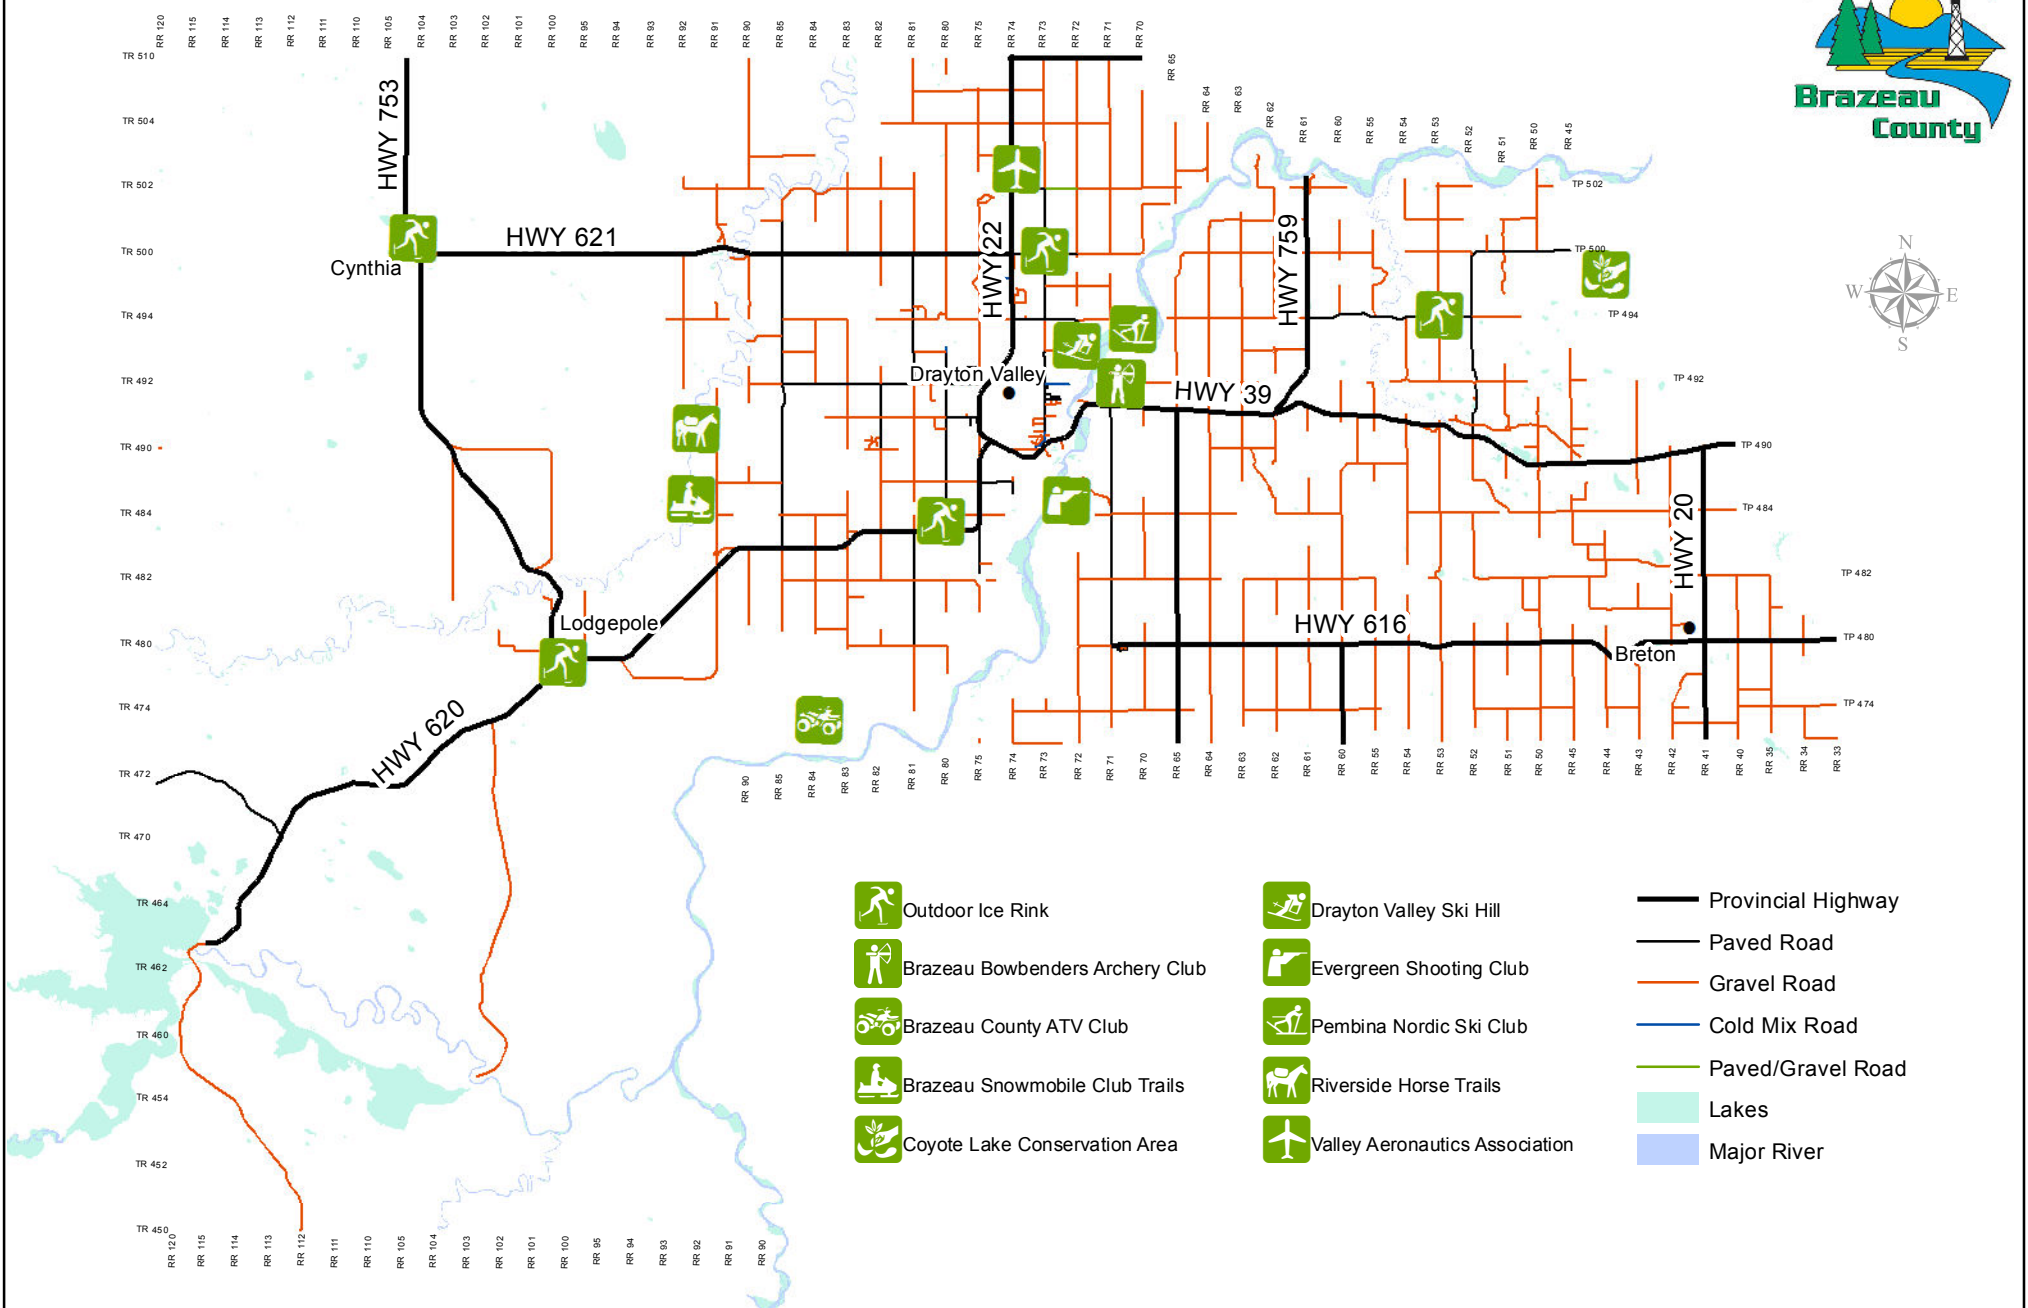

# Recreation in Brazeau County

- |  |                                 |  |                                |  |                    |
|--|---------------------------------|--|--------------------------------|--|--------------------|
|  | Outdoor Ice Rink                |  | Drayton Valley Ski Hill        |  | Provincial Highway |
|  | Brazeau Bowbenders Archery Club |  | Evergreen Shooting Club        |  | Paved Road         |
|  | Brazeau County ATV Club         |  | Pembina Nordic Ski Club        |  | Gravel Road        |
|  | Brazeau Snowmobile Club Trails  |  | Riverside Horse Trails         |  | Cold Mix Road      |
|  | Coyote Lake Conservation Area   |  | Valley Aeronautics Association |  | Paved/Gravel Road  |
|  |                                 |  |                                |  | Lakes              |
|  |                                 |  |                                |  | Major River        |