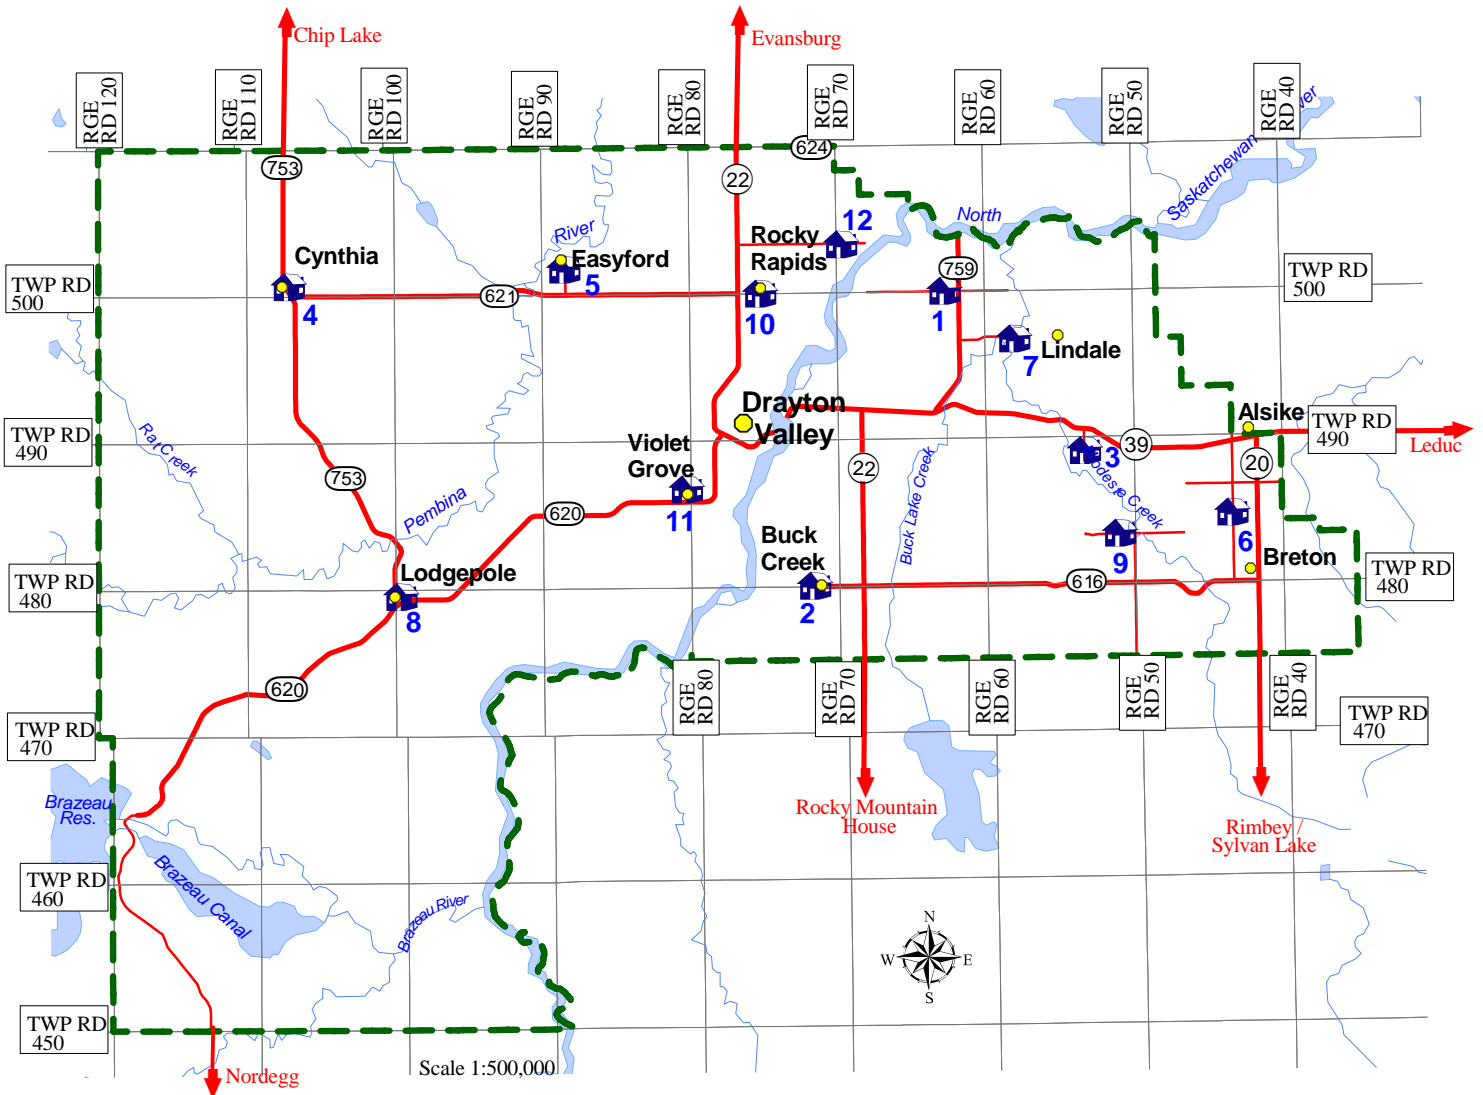

COMMUNITY HALLS

1. Berrymoore Centre - North on Secondary Hwy 759, West on Twp Rd 500 for 950m. Located on North Side of Road.
2. Buck Creek Community Club - West of Hwy 22 on Secondary Hwy 616 for 3.2km. Located on North side of road.
3. Carnwood Hall Association - South of Hwy 39 on Rge Rd 52 for 1.5km. Hall on East side of road.
4. Cynthia Recreation Association - West of Hwy 22 on Secondary Hwy 621 to Cynthia. Turn North on Secondary Hwy 753, turn East on 52nd Ave, turn North on 49 St. then East on 53 Ave. Hall on North side of road.
5. Easyford Community Association - West of Hwy 22 on Secondary Hwy 621, turn north on Rge Rd 85 for 1.6km. Hall on West side of road.
6. Funnell Community Hall Association - West of Secondary Hwy 20 on Twp Rd 484, turn south on Rge Rd 42 for 2km. Hall on West side of road.
7. Lindale Community Hall Association - North of Hwy 39 on Secondary Hwy 759, turn East onto Twp Rd 494 for 3.6km. Hall on West side of road.
8. Lodgepole Community Association - Heading West on Secondary Hwy 620, turn right at the first entrance into Lodgepole which is 50th Ave. Turn north on 46th St. and East on 52nd Ave.
9. New Moose Hill Community Hall - On Secondary Highway 616, turn north on Rge Rd 50 for 3.2km turn West on Twp Rd 482 for 1km. Hall is on the north side of road.
10. Rocky Rapids Community League - East of Hwy 22 on Twp Rd 500, at the south west corner of the intersection of Rge Rd 73.
11. Violet Grove Community Club - North on Secondary Hwy 620 on Rge Road 80, west on Twp Rd 484. Hall is located on the North side of the road.
12. Whitby Community League - East of Hwy 22 on Twp Rd 502. Hall is located on the south side of Twp Rd 502, past the intersection of Rge Rd 70.