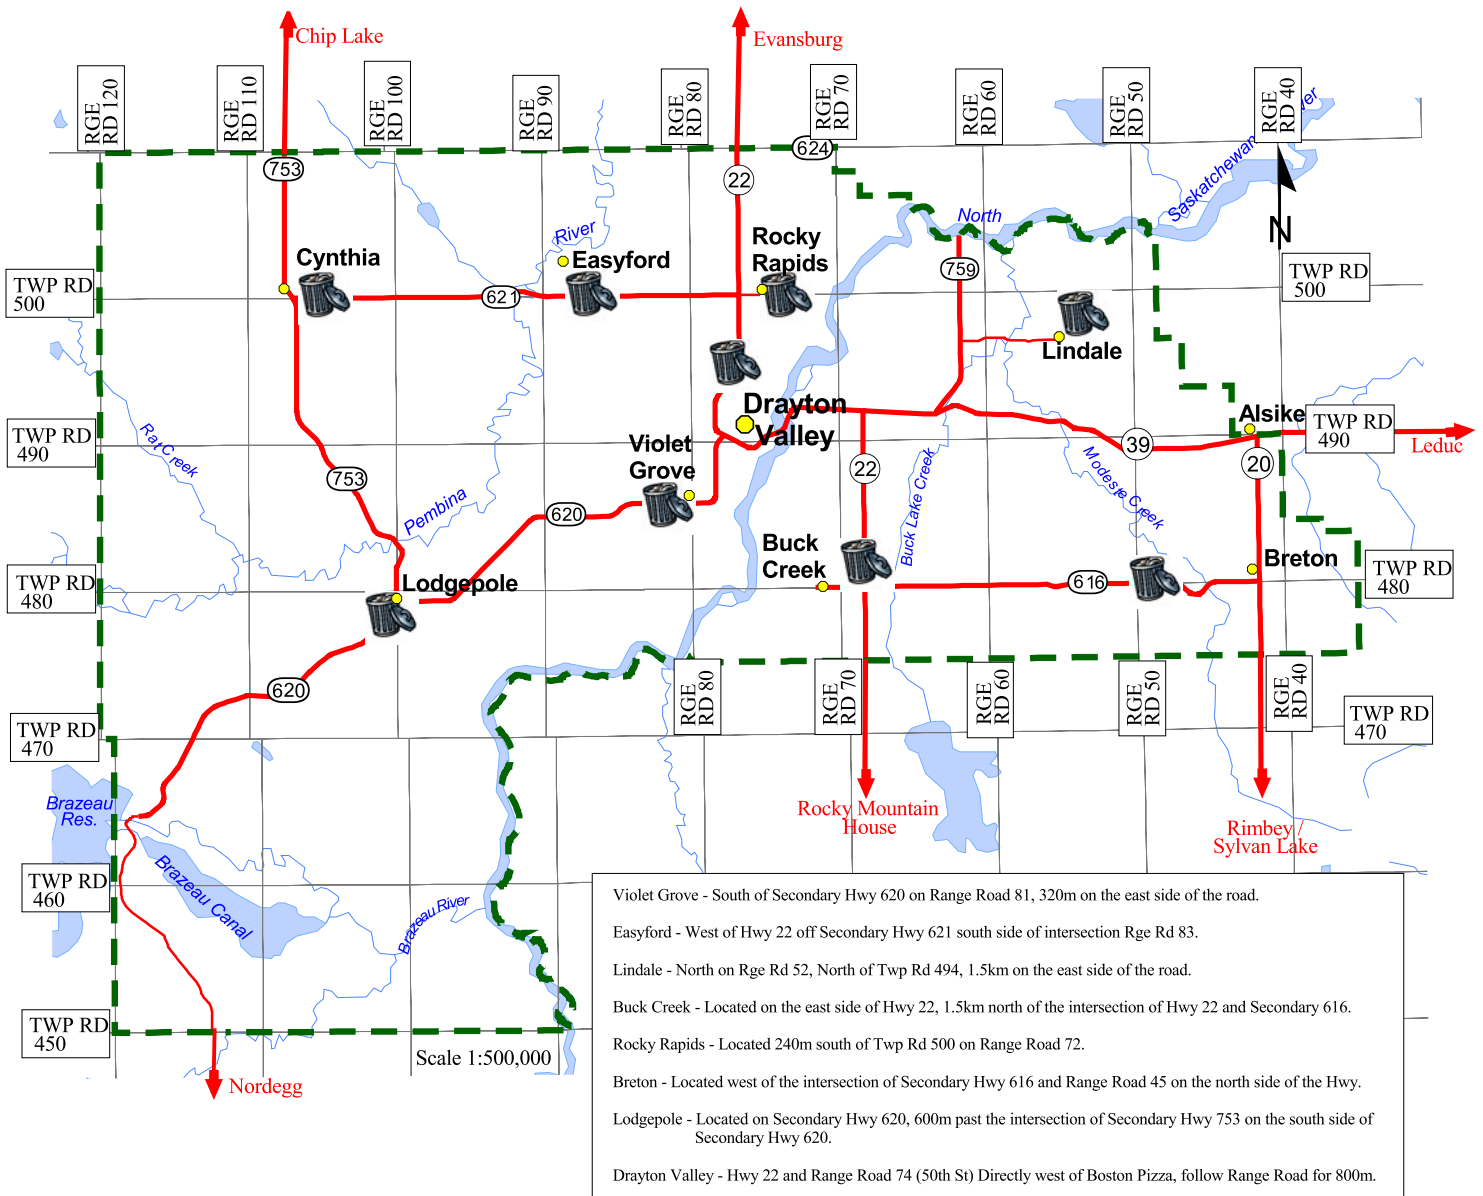

WASTE TRANSFER STATION LOCATIONS

The Landfill Authority has responded to the needs of residents of Brazeau County by extending the hours of operation of the transfer stations. Please haul your waste to the transfer stations or the Drayton Valley Landfill during operating hours.

The man gates at the waste transfer station were locked to control these sites during operating hours. Leaving waste outside the locked gates of a transfer station is illegal and violators will be prosecuted. The following wastes are not accepted at the waste transfer stations: tires, liquid, concrete, demolition, scrap metal, appliances, animal carcasses or hazardous waste.