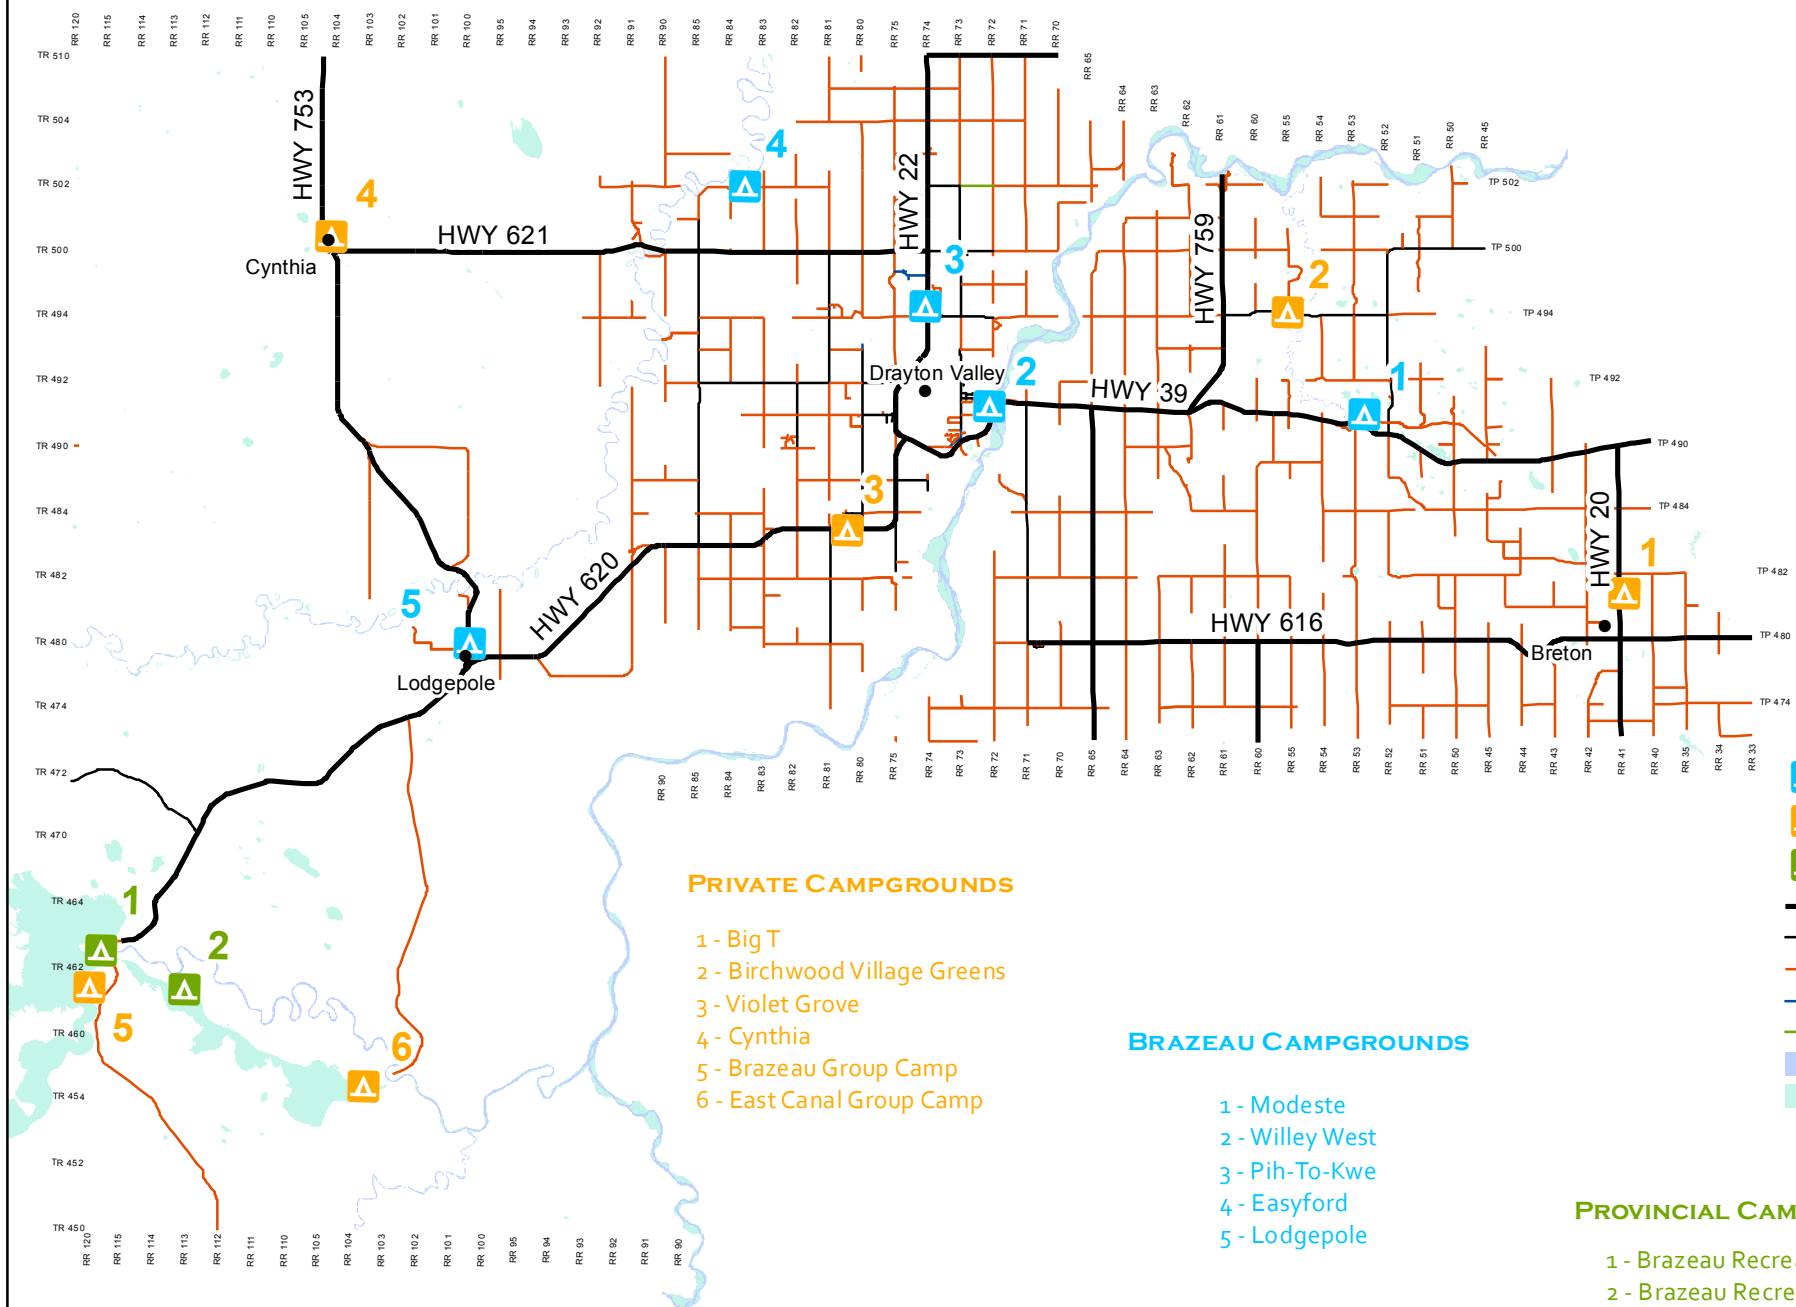

Campgrounds in Brazeau County

PRIVATE CAMPGROUNDS

- 1 - Big T
- 2 - Birchwood Village Greens
- 3 - Violet Grove
- 4 - Cynthia
- 5 - Brazeau Group Camp
- 6 - East Canal Group Camp

BRAZEAU CAMPGROUNDS

- 1 - Modeste
- 2 - Willey West
- 3 - Pih-To-Kwe
- 4 - Easyford
- 5 - Lodgepole

PROVINCIAL CAMPGROUNDS

- 1 - Brazeau Recreation Area
- 2 - Brazeau Recreation Area

- Brazeau Campground
- Private Campground
- Provincial Campground
- Provincial Highway
- Paved Road
- Gravel Road
- Cold Mix Road
- Paved/Gravel Road
- Major River
- Lakes

This map is intended for advisory purposes only. It is based upon data sources deemed reliable but Brazeau County is not responsible for errors or omissions.